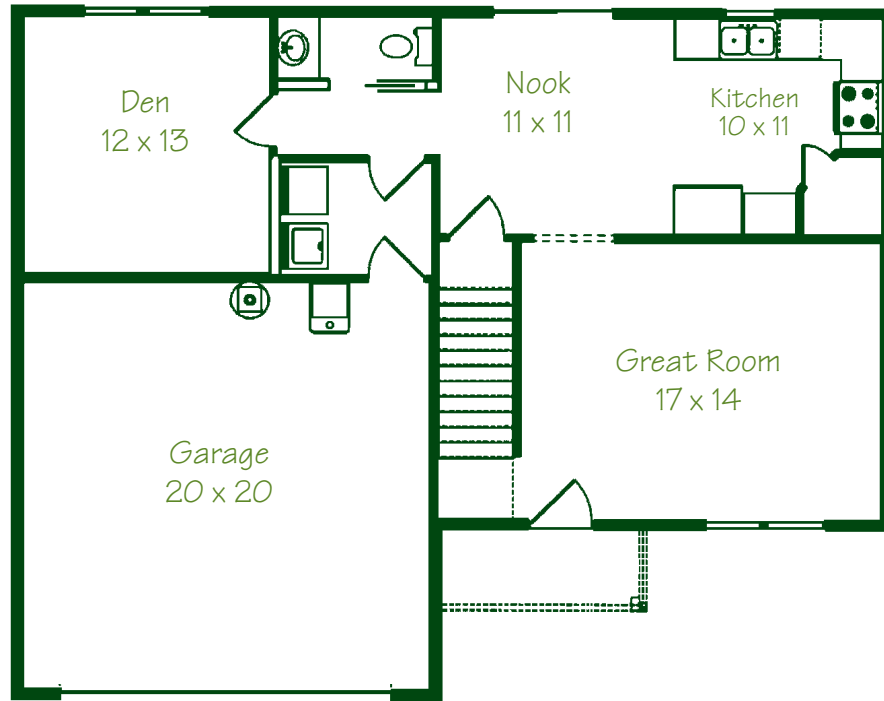

Lincoln

Marian
COLLECTION by LANCIA HOMES

Lancia
HOMES
Since 1975

Lincoln

Marian COLLECTION

First Floor

Second Floor

Lincoln Square Footage

First Floor	803
Second Floor	850
Total Living Area	1,653
Garage	418

All drawings and floor plans are artist's concepts and subject to change without notice. Your home may differ from these representations based on selections, elevation or other factors.