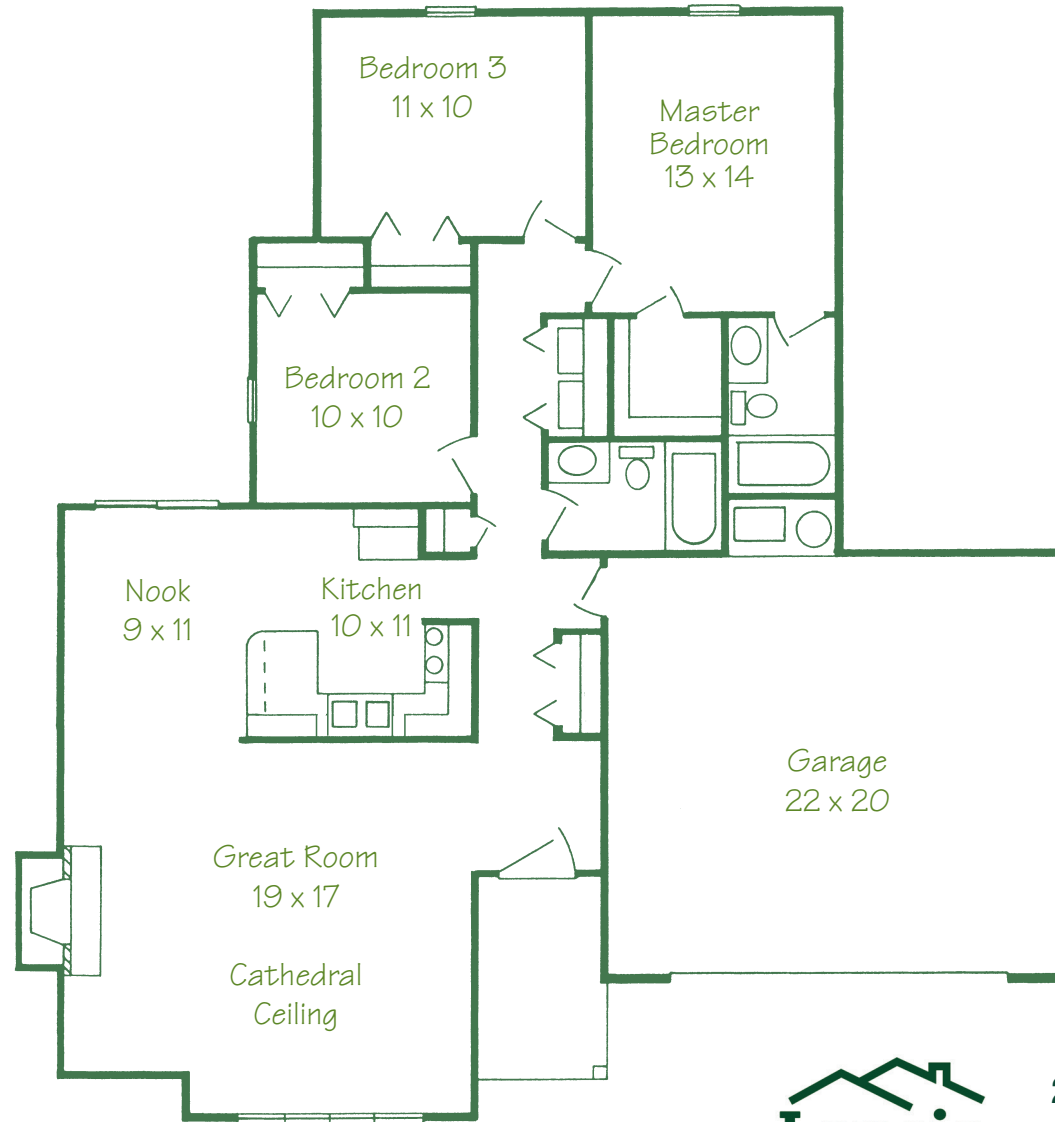

Elevation A

Elevation B

Elevation C

Brittany

Marian
COLLECTION by LANCIA HOMES

Lancia
HOMES
Since 1975

Brittany

Marian COLLECTION

Brittany Square Footage

Living Area	1,300
Garage	460

All drawings and floor plans are artist's concepts and subject to change without notice. Your home may differ from these representations based on selections, elevation or other factors.