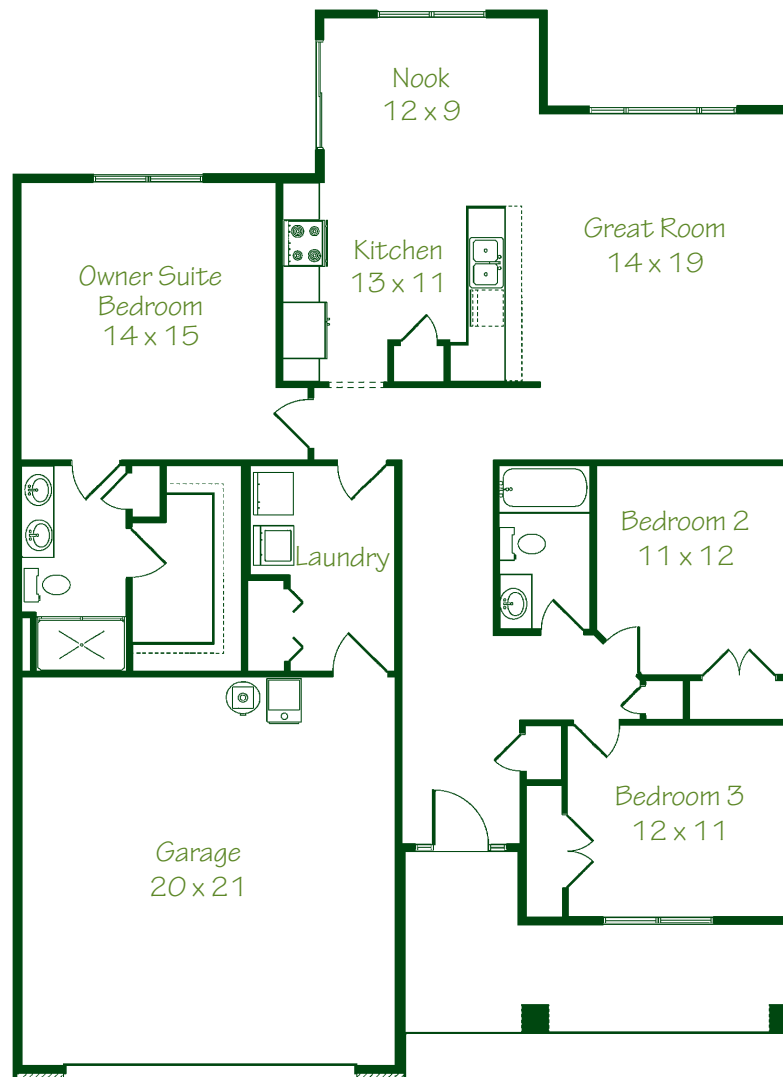

Brandywine II

Marian
COLLECTION by LANCIA HOMES

Lancia
HOMES
Since 1975

Brandywine II

Marian COLLECTION

Note: The Brandywine II has 9' ceilings throughout

Brandywine II Square Footage

Total Living Area	1,584
Garage	459

All drawings and floor plans are artist's concepts and subject to change without notice. Your home may differ from these representations based on selections, elevation or other factors.

260.489.4433
LanciaHomes.com
9430 Lima Road