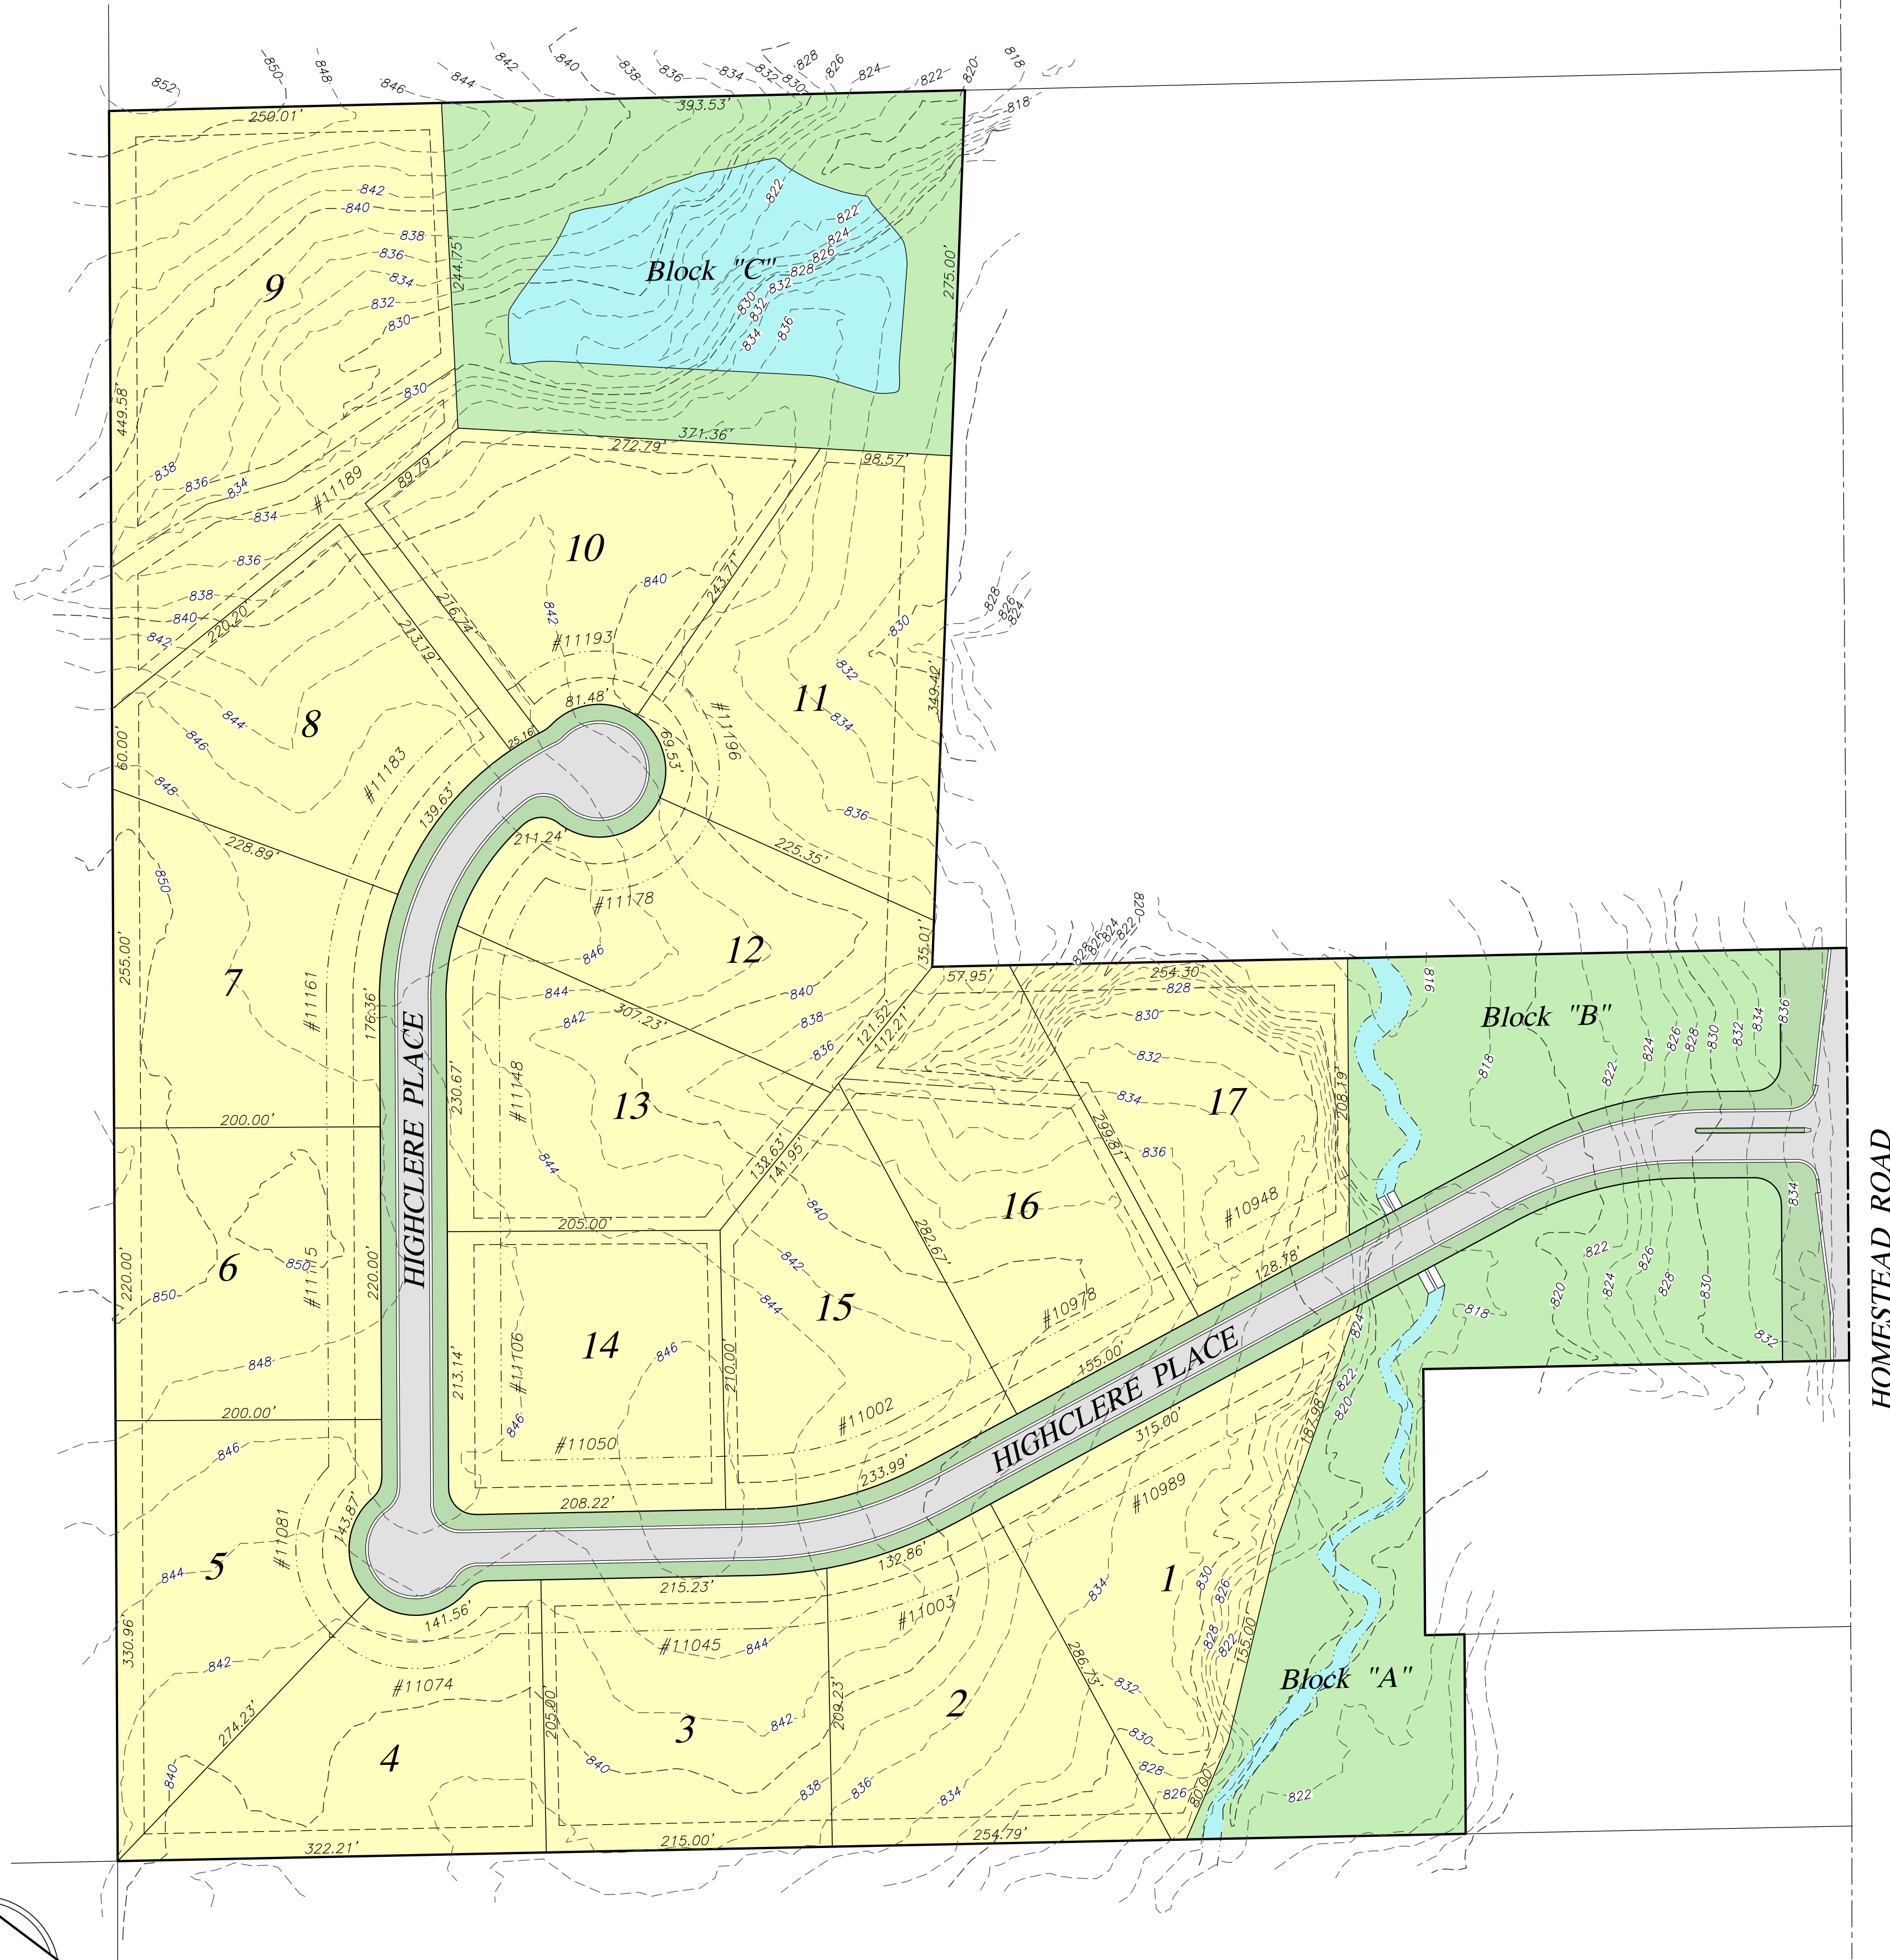

THE ESTATES ON HOMESTEAD

A subdivision of part of the Northeast Quarter of Section 16,
Township 30 North, Range 11 East, Allen County, Indiana.

Developer:
SWM Development Corp.
10808 La Cabreah Lane
Fort Wayne, IN 46845
Tel: 260/489-7095

Surveyor - Planner:
Sauer Land Surveying, Inc.
14033 Illinois Road, Suite C
Fort Wayne, IN 46814
Tel: 260/469-3300

Location Map

AREA TABLE

| LOT# | Area (sq. ft.) | Area (acres) |
|------|----------------|--------------|
| 1 | 47454 | 1.089 |
| 2 | 44956 | 1.032 |
| 3 | 44149 | 1.014 |
| 4 | 43727 | 1.004 |
| 5 | 43979 | 1.010 |
| 6 | 44000 | 1.010 |
| 7 | 43912 | 1.008 |
| 8 | 46430 | 1.066 |
| 9 | 94642 | 2.173 |
| 10 | 46270 | 1.062 |
| 11 | 55263 | 1.269 |
| 12 | 43829 | 1.006 |
| 13 | 44112 | 1.013 |
| 14 | 43620 | 1.001 |
| 15 | 44264 | 1.016 |
| 16 | 47619 | 1.093 |
| 17 | 45774 | 1.051 |

SCALE IN FEET:
0 80 160