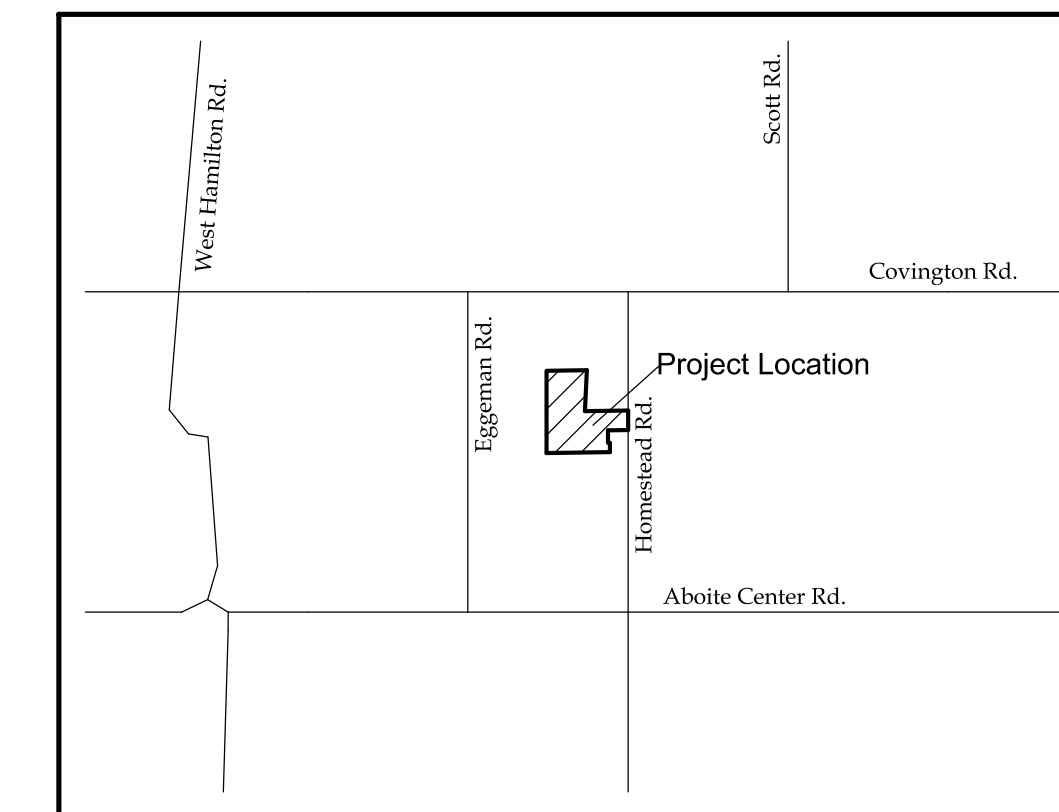

THE ESTATES ON HOMESTEAD

A subdivision of part of the Northeast Quarter of Section 16,
Township 30 North, Range 11 East, Allen County, Indiana.

Developer:
SWM Development Corp.
10808 La Cabreah Lane
Fort Wayne, IN 46845
Tel: 260/489-7095

Surveyor - Planner:
Sauer Land Surveying, Inc.
14033 Illinois Road, Suite C
Fort Wayne, IN 46814
Tel: 260/469-3300

Location Map

AREA TABLE

| LOT# | Area (sq. ft.) | Area (acres) |
|------|----------------|--------------|
| 1 | 47454 | 1.089 |
| 2 | 44956 | 1.032 |
| 3 | 44149 | 1.014 |
| 4 | 43727 | 1.004 |
| 5 | 43979 | 1.010 |
| 6 | 44000 | 1.010 |
| 7 | 43912 | 1.008 |
| 8 | 46430 | 1.066 |
| 9 | 94642 | 2.173 |
| 10 | 46270 | 1.062 |
| 11 | 55263 | 1.269 |
| 12 | 43829 | 1.006 |
| 13 | 44112 | 1.013 |
| 14 | 43620 | 1.001 |
| 15 | 44264 | 1.016 |
| 16 | 47619 | 1.093 |
| 17 | 45774 | 1.051 |