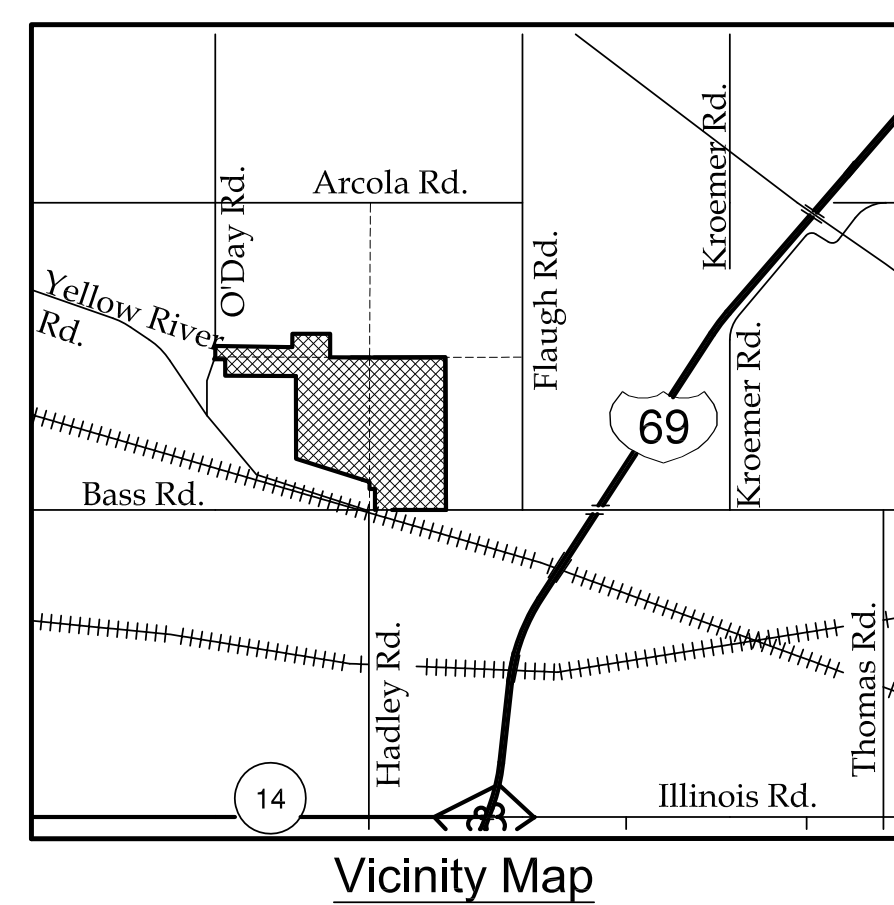

STRATFORD FOREST VILLAS OF STRATFORD FOREST

Allen County, Indiana

Subdivision Developer:
Equity Land Corp.
 10808 LaCabreah Lane
 Fort Wayne, IN 46808
 Tel.: 260/489-7095

Project Surveyor:
Sauer Land Surveying, Inc.
 14033 Illinois Road, Suite C
 Fort Wayne, IN 46814
 Tel.: 260/469-3300