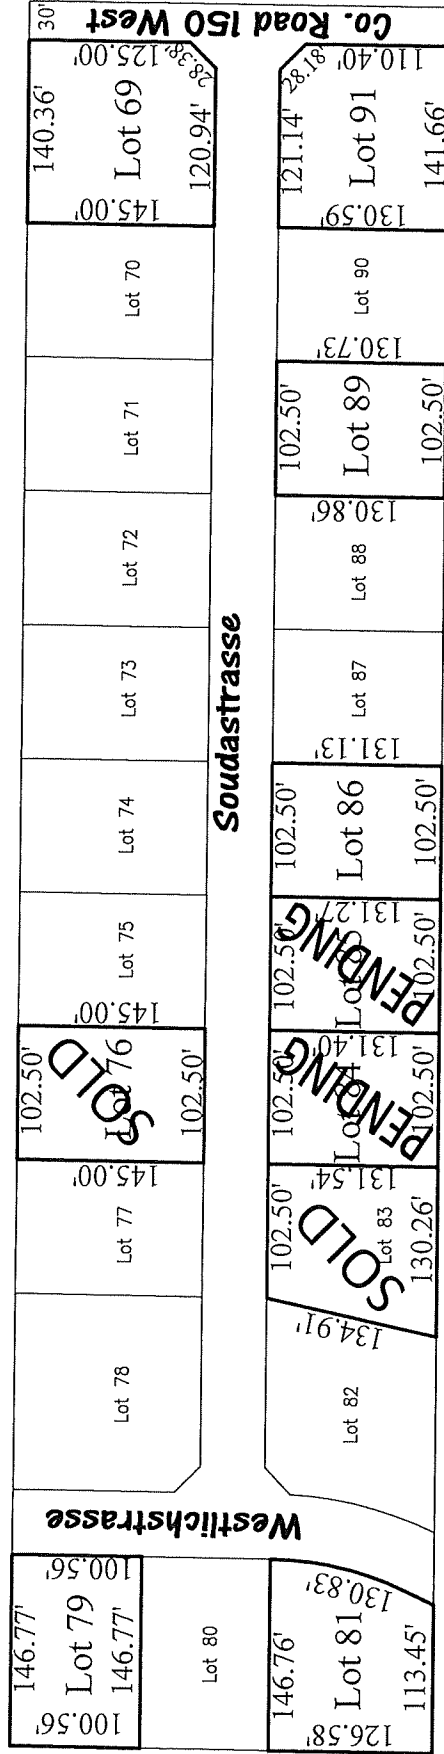

Schweizerhof Nummer Vier Subdivision Beme, Indiana

Owner/Developer

Blue Skies Development, LLC
221 Tower Drive
Monroe, IN 46772
Phone: 260-692-6166
Brett Miller: 260-701-7174
Kim Troxel: 260-820-3313