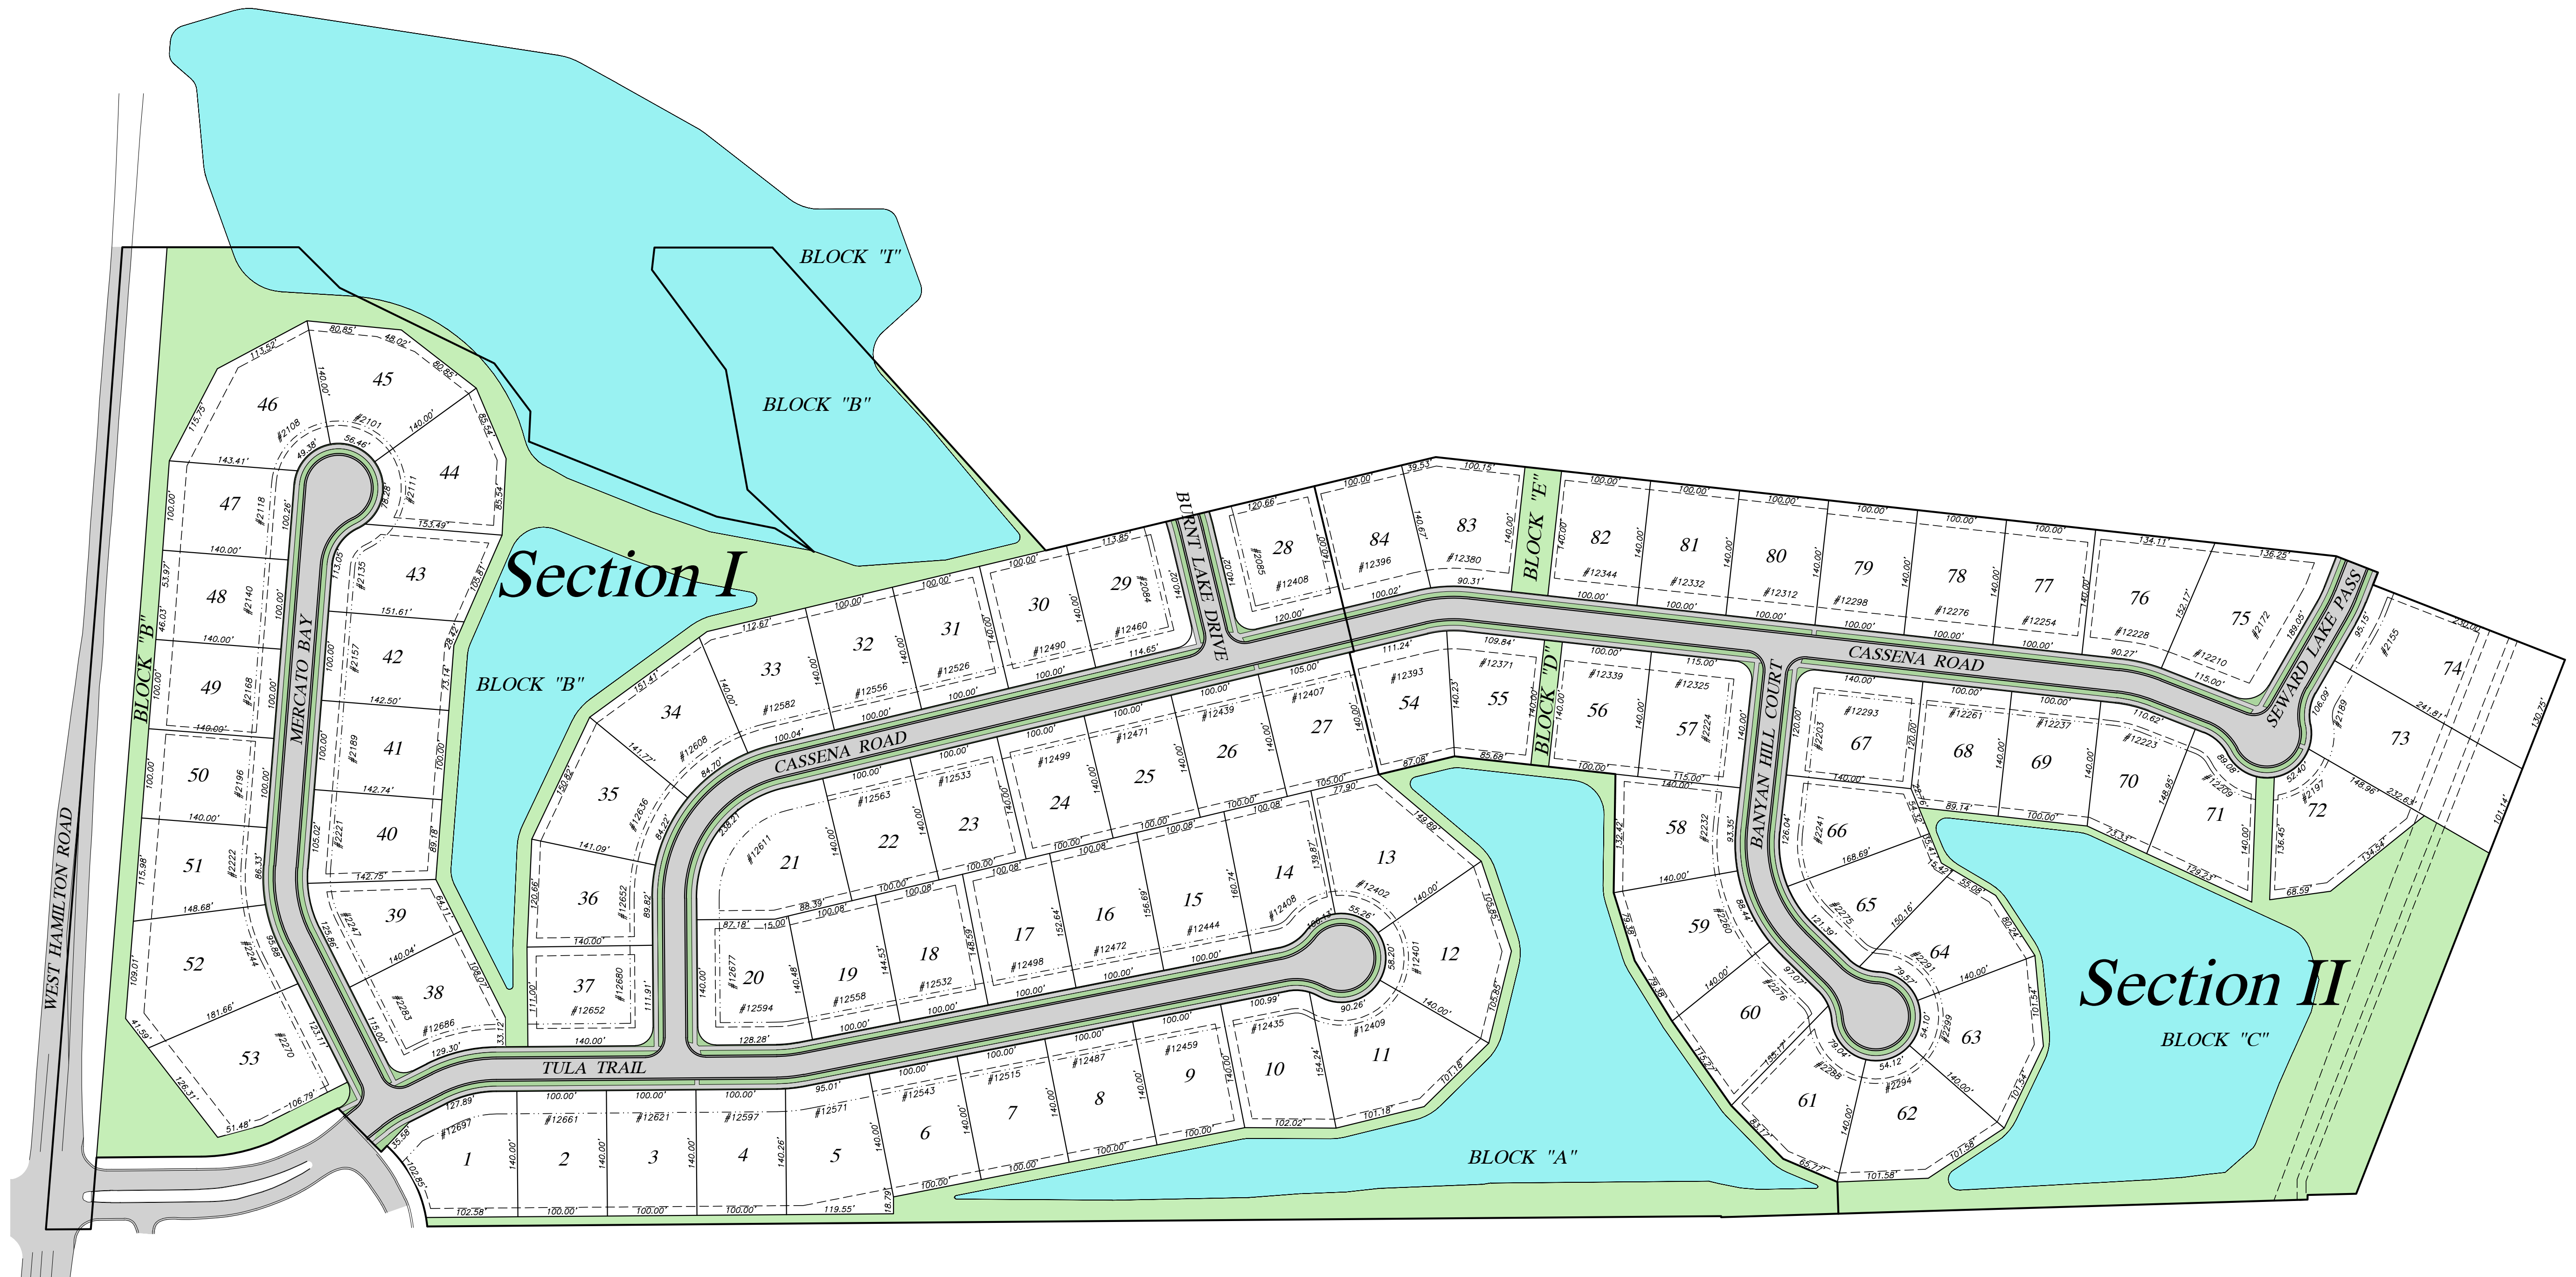

MERCATO, SECTIONS I & II

Developer:
Mercato Development, LLC
9601 Coldwater Road
Fort Wayne, IN 46825
Tel: 260/489-2000

Surveyor - Planner:
Sauer Land Surveying, Inc.
14033 Illinois Road, Suite C
Fort Wayne, IN 46814
Tel: 260/469-3300

SCALE IN FEET:
0 100 200