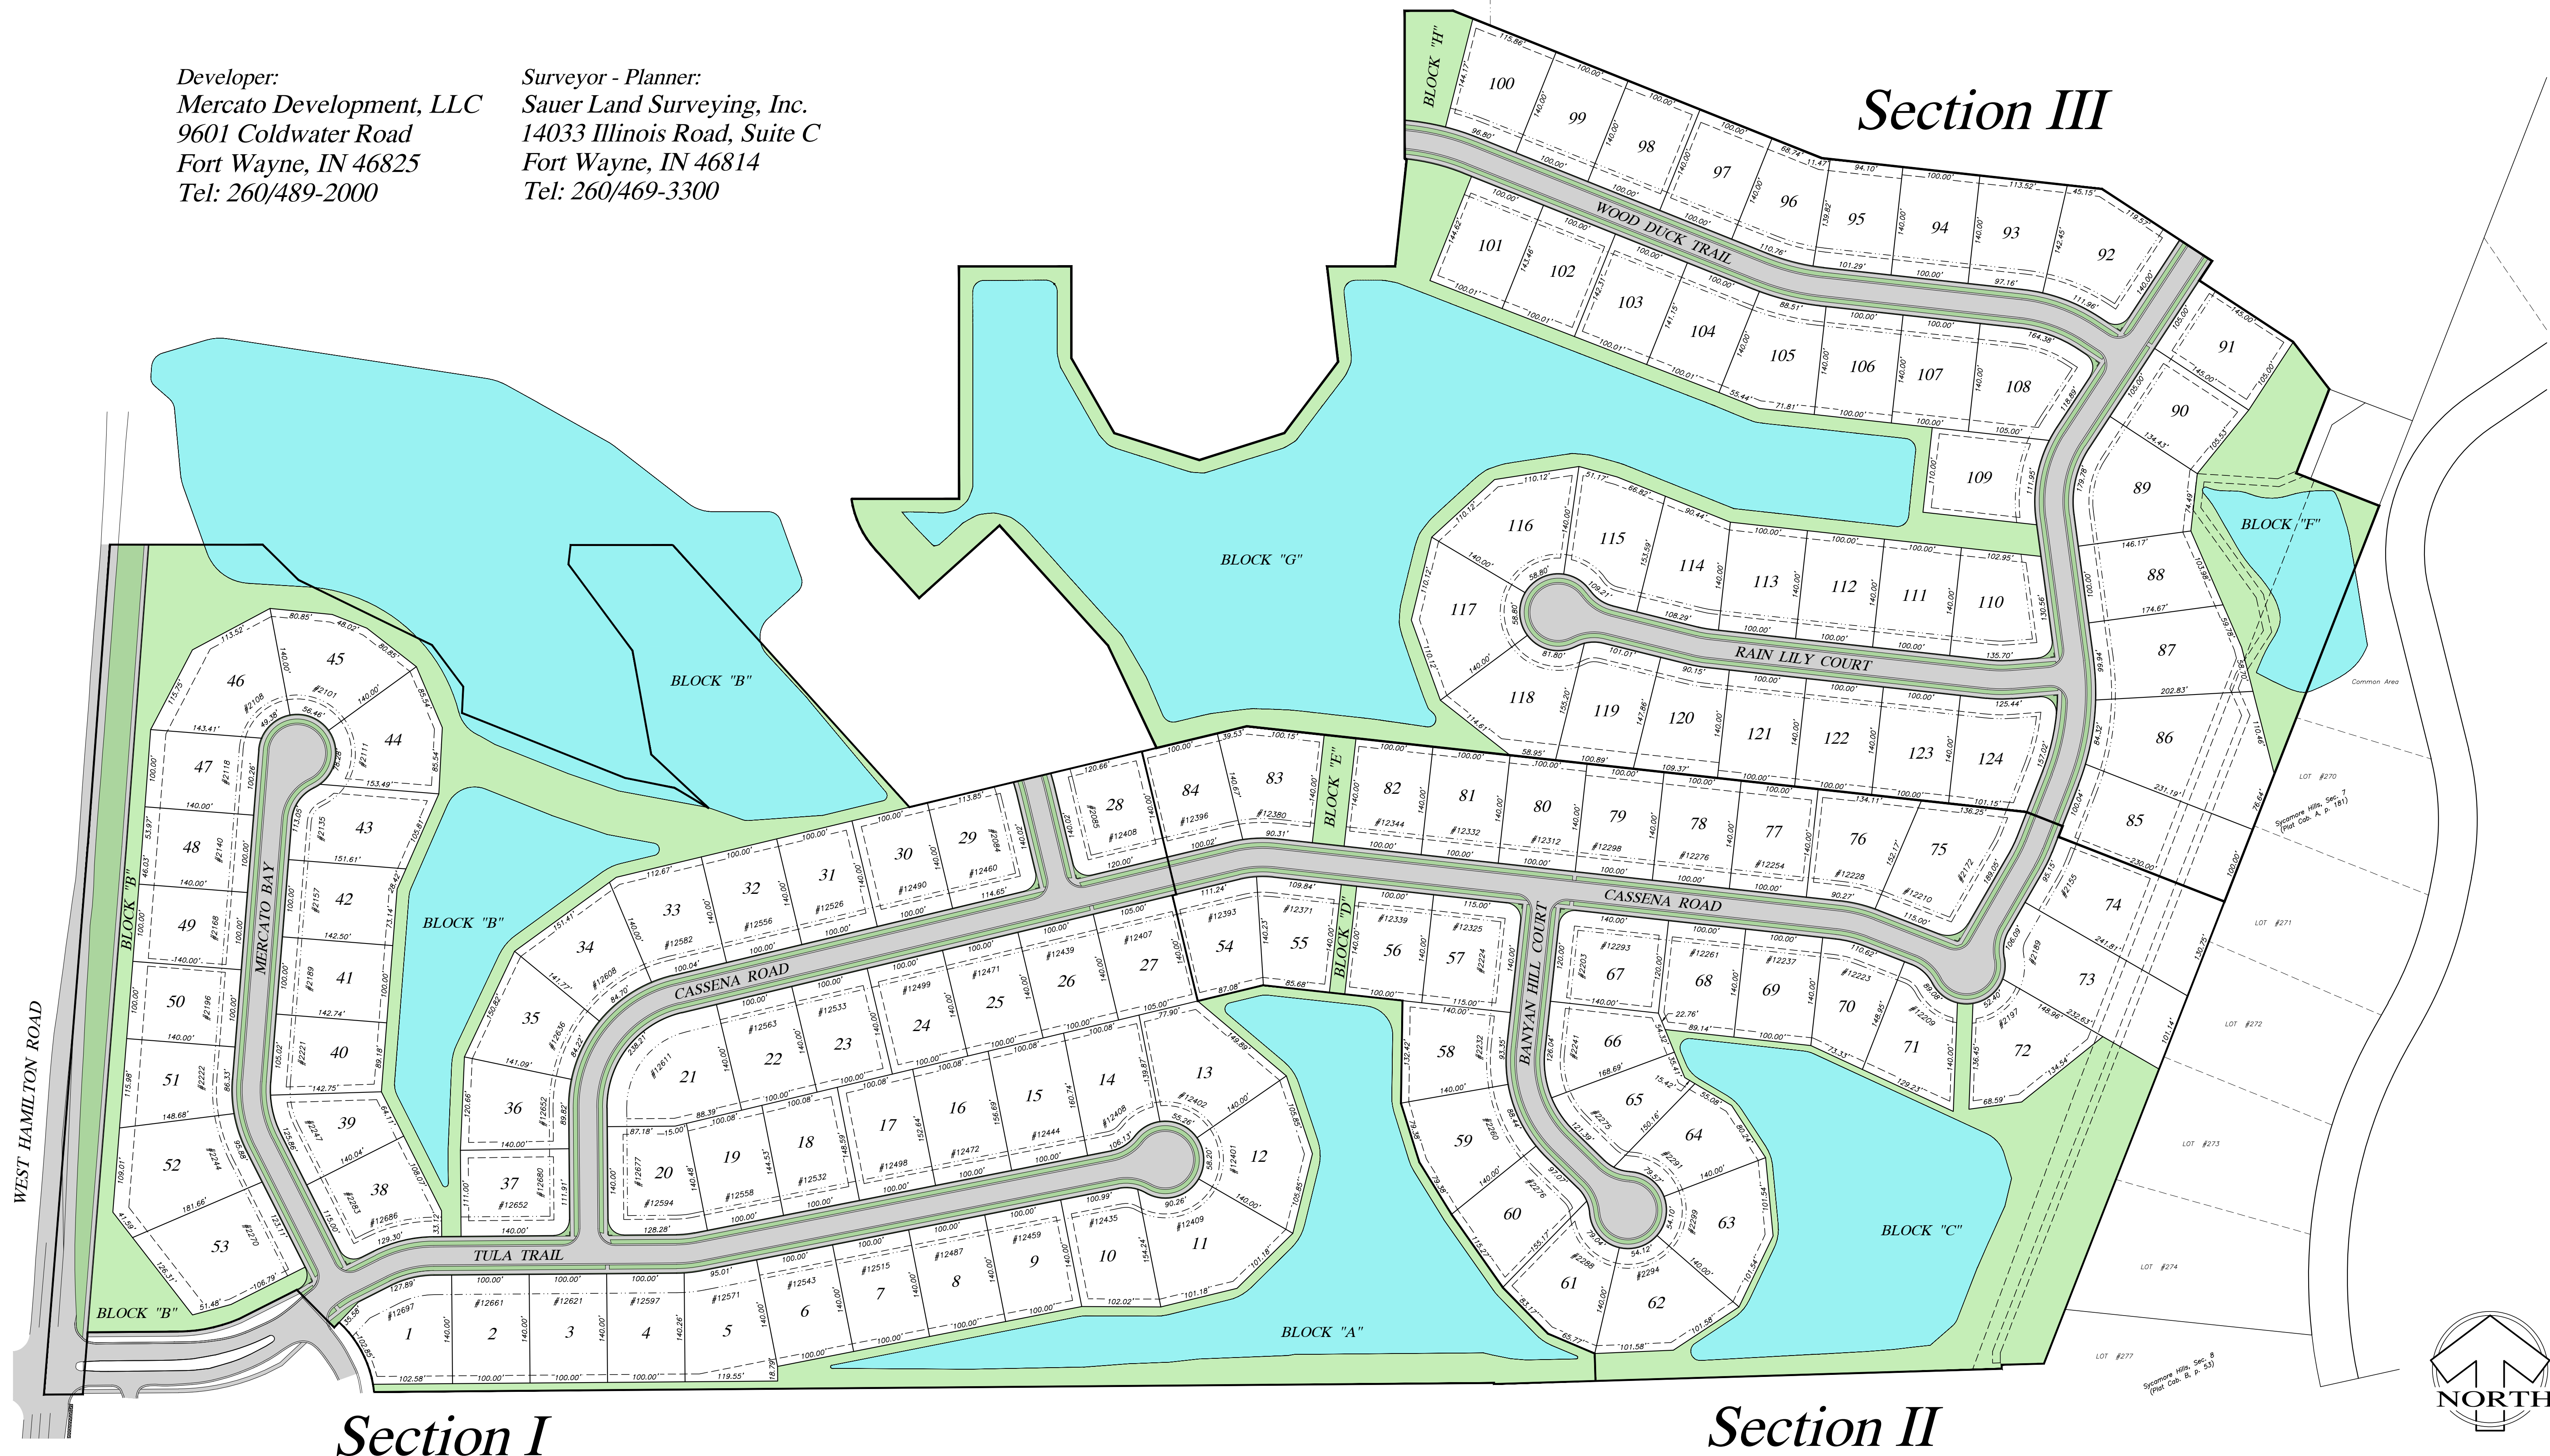

MERCATO

Developer:
Mercato Development, LLC
9601 Coldwater Road
Fort Wayne, IN 46825
Tel: 260/489-2000

Surveyor - Planner:
Sauer Land Surveying, Inc.
14033 Illinois Road, Suite C
Fort Wayne, IN 46814
Tel: 260/469-3300

Section I

Section II

Section III

SCALE IN FEET:
0 100 200