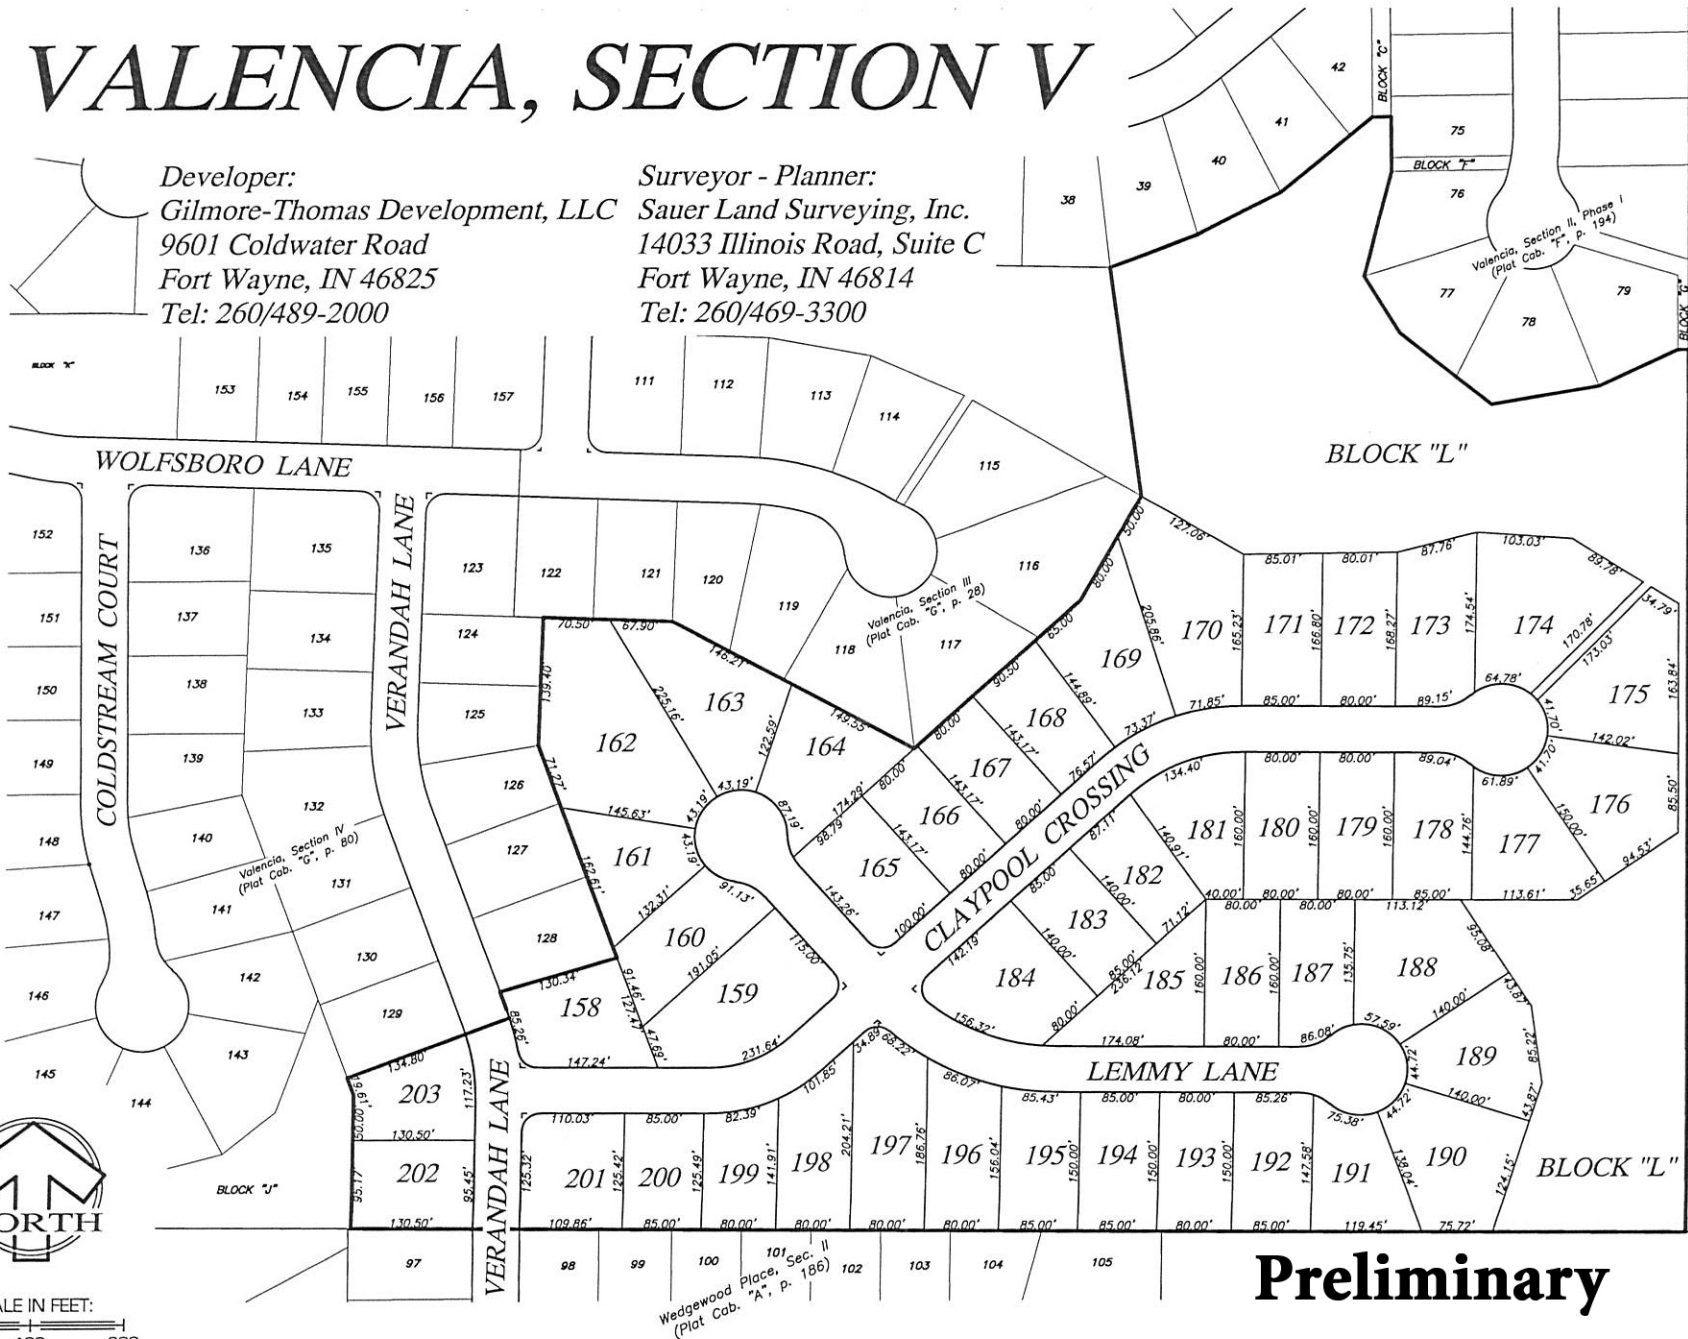

# VALENCIA, SECTION V

Developer:  
 Gilmore-Thomas Development, LLC  
 9601 Coldwater Road  
 Fort Wayne, IN 46825  
 Tel: 260/489-2000

Surveyor - Planner:  
 Sauer Land Surveying, Inc.  
 14033 Illinois Road, Suite C  
 Fort Wayne, IN 46814  
 Tel: 260/469-3300