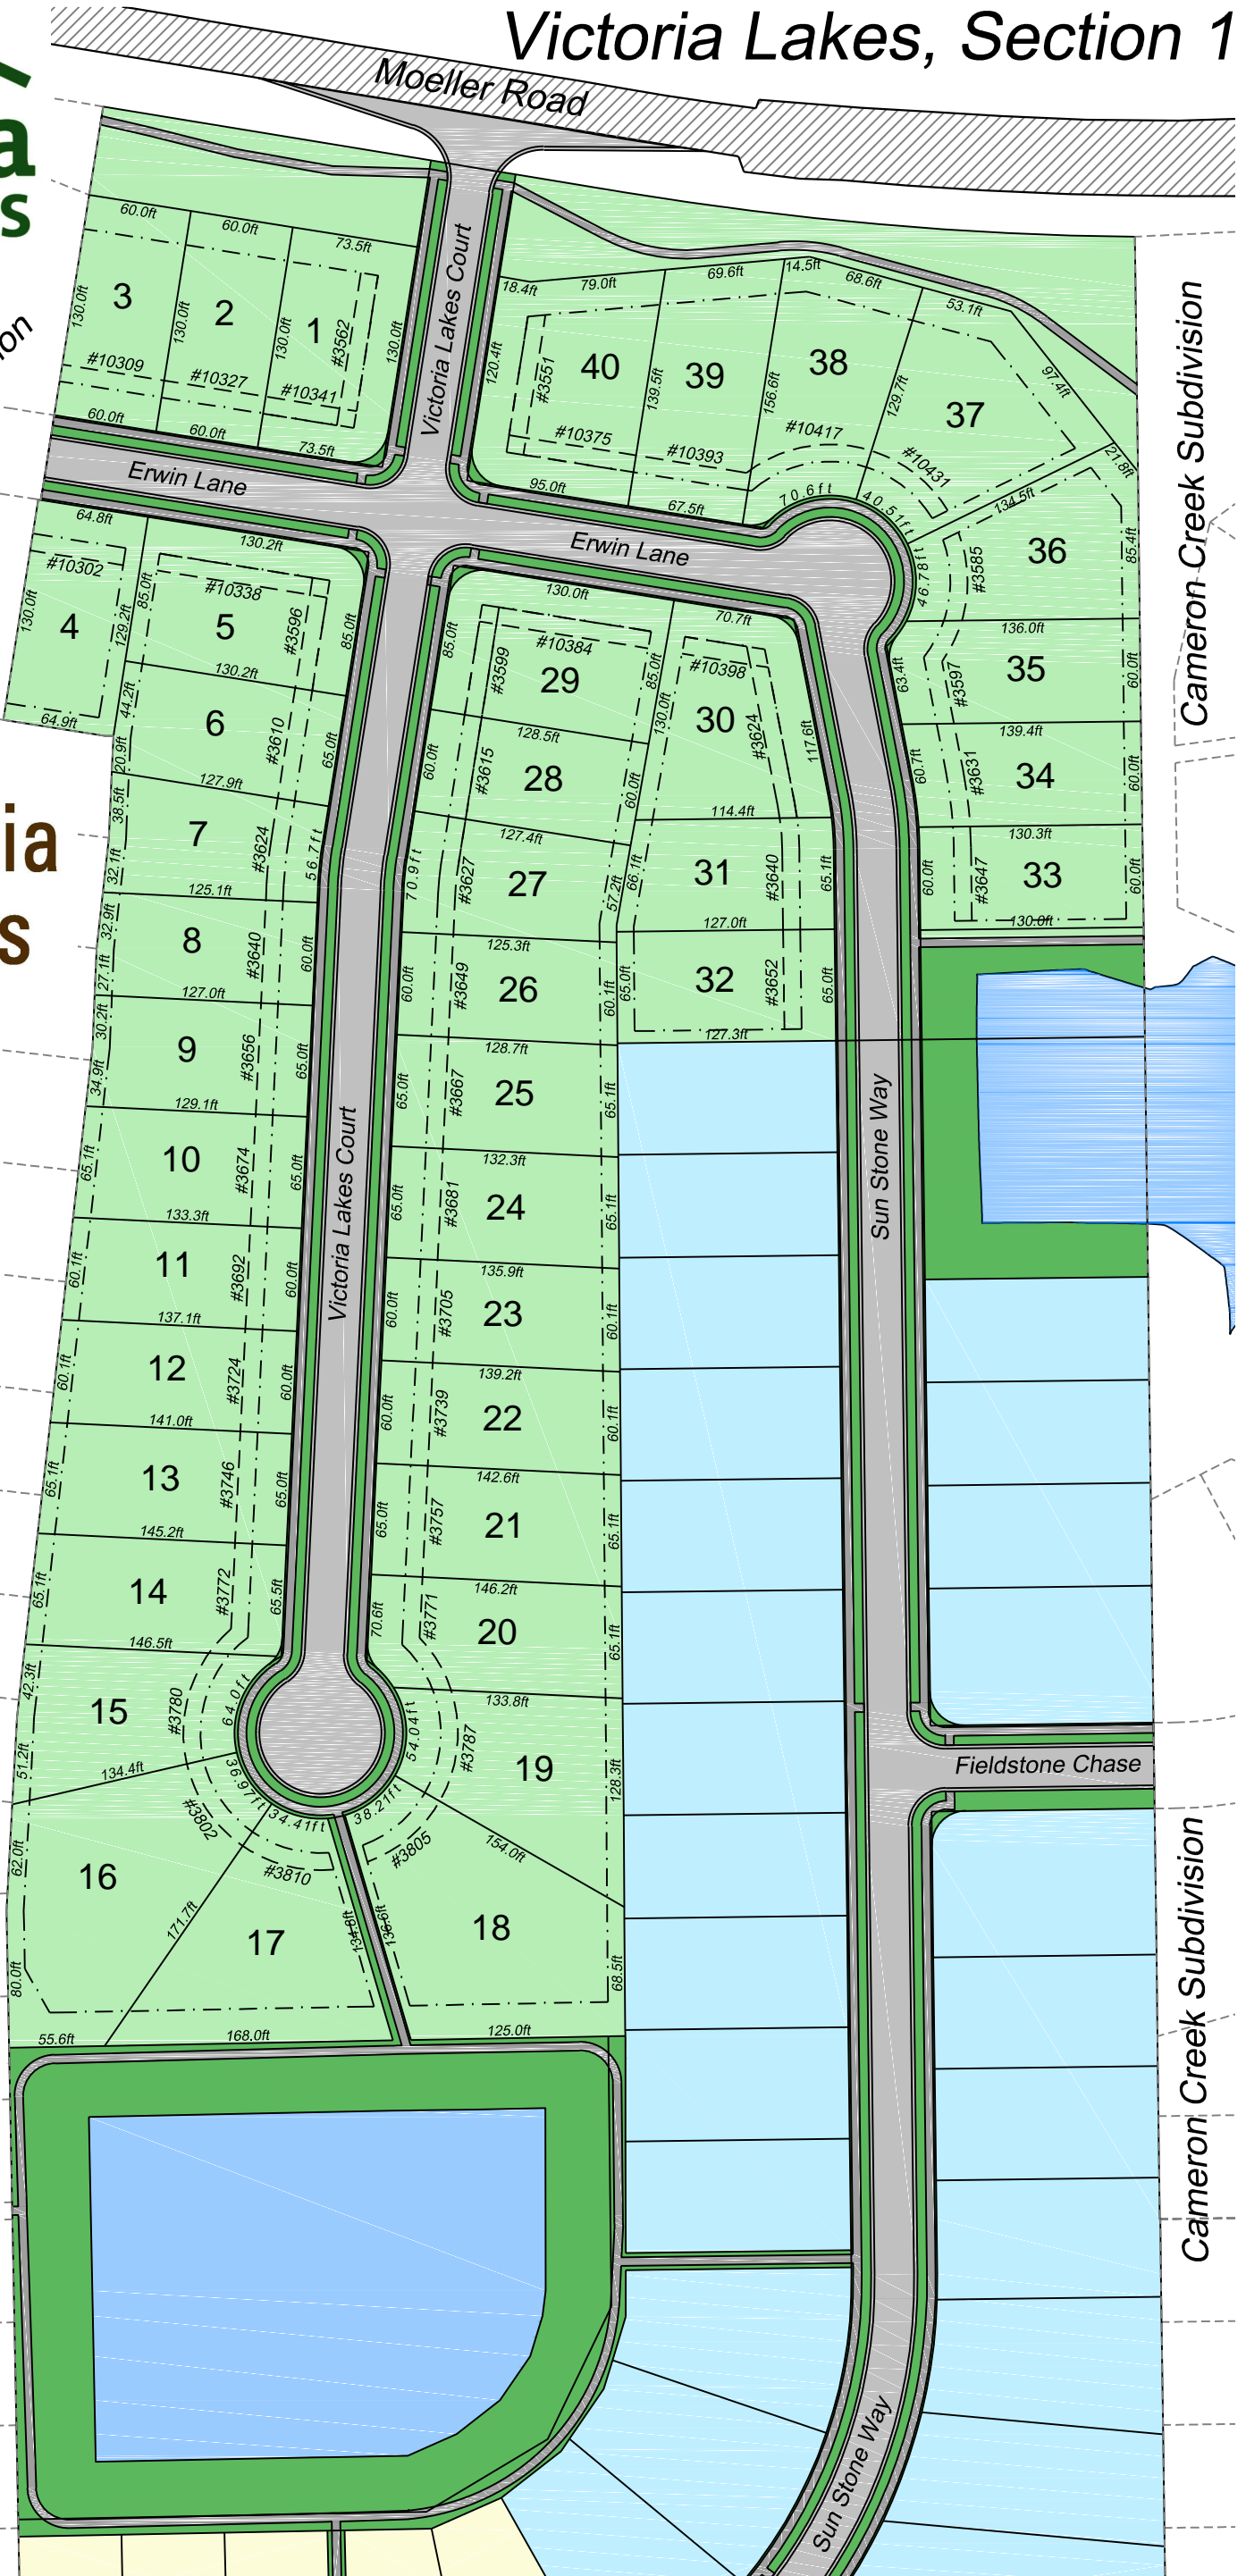

# Victoria Lakes, Section 1

## Victoria Lakes

Windsor Pointe Subdivision

Cameron Creek Subdivision

Windsor Pointe Subdivision

Cameron Creek Subdivision

**Developer:**  
Springmill Wood Development, LLC  
9430 Lima Road  
Fort Wayne, IN 46818  
Phone: (260) 489-4433