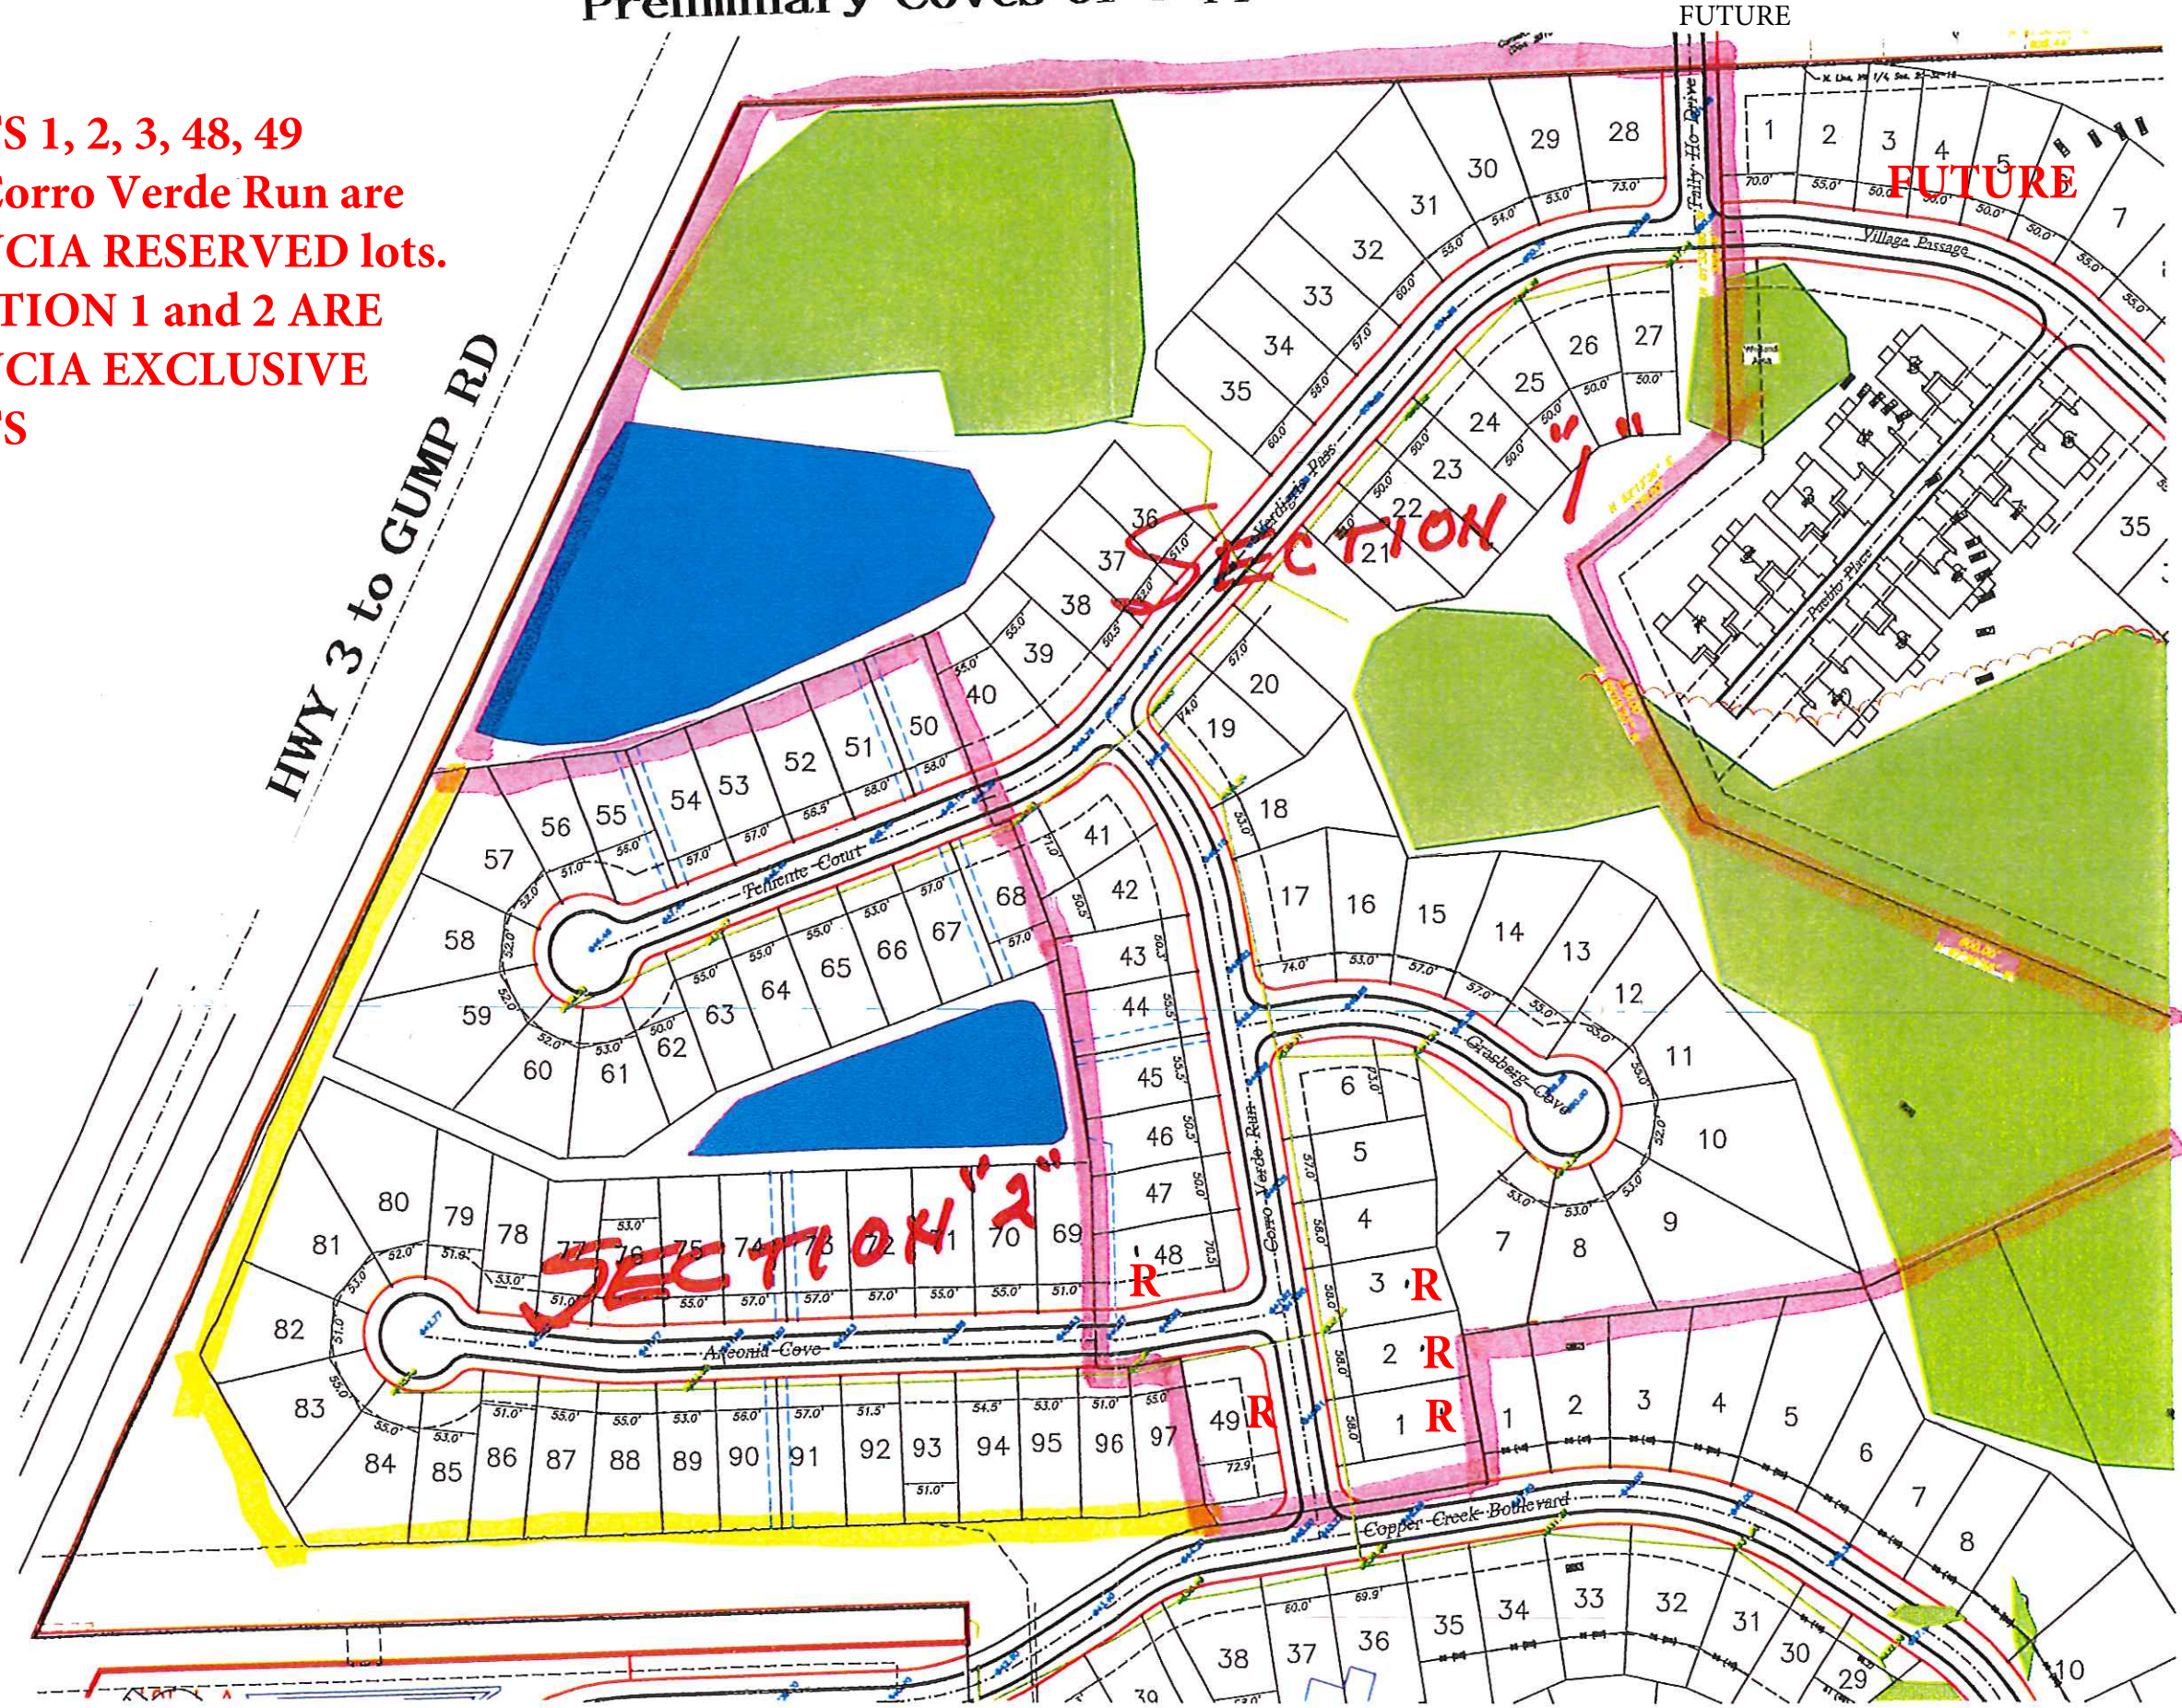

Preliminary Coves of Copper Creek

LOTS 1, 2, 3, 48, 49
on Corro Verde Run are
LANCIA RESERVED lots.
SECTION 1 and 2 ARE
LANCIA EXCLUSIVE
LOTS

ENTRANCE