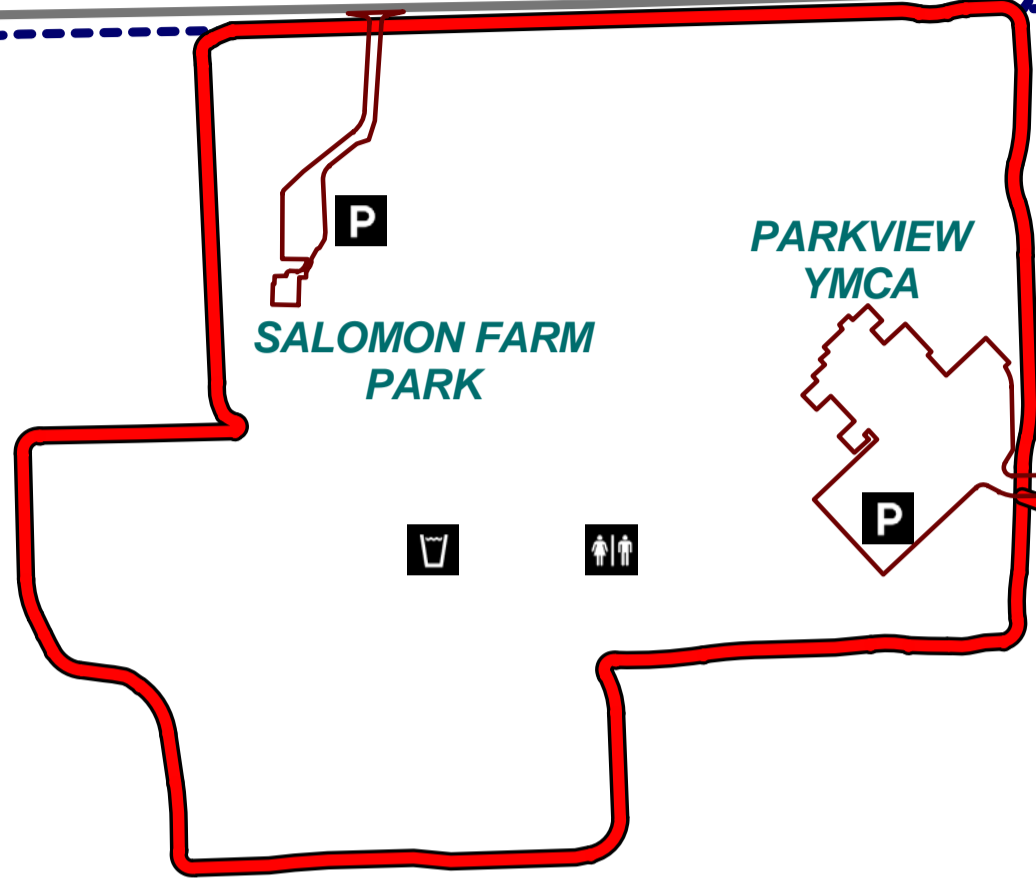

SALOMON FARM LOOP and PUFFERBELLY TRAIL

DUPONT RD

LIMA RD

NEW SECTION OF THE PUFFERBELLY TRAIL

TILL RD

COLDWATER RD

WALLEN RD

Legend

- Existing Trails
- Future Trails
- Parking / Trailhead
- Drinking Water
- Restroom