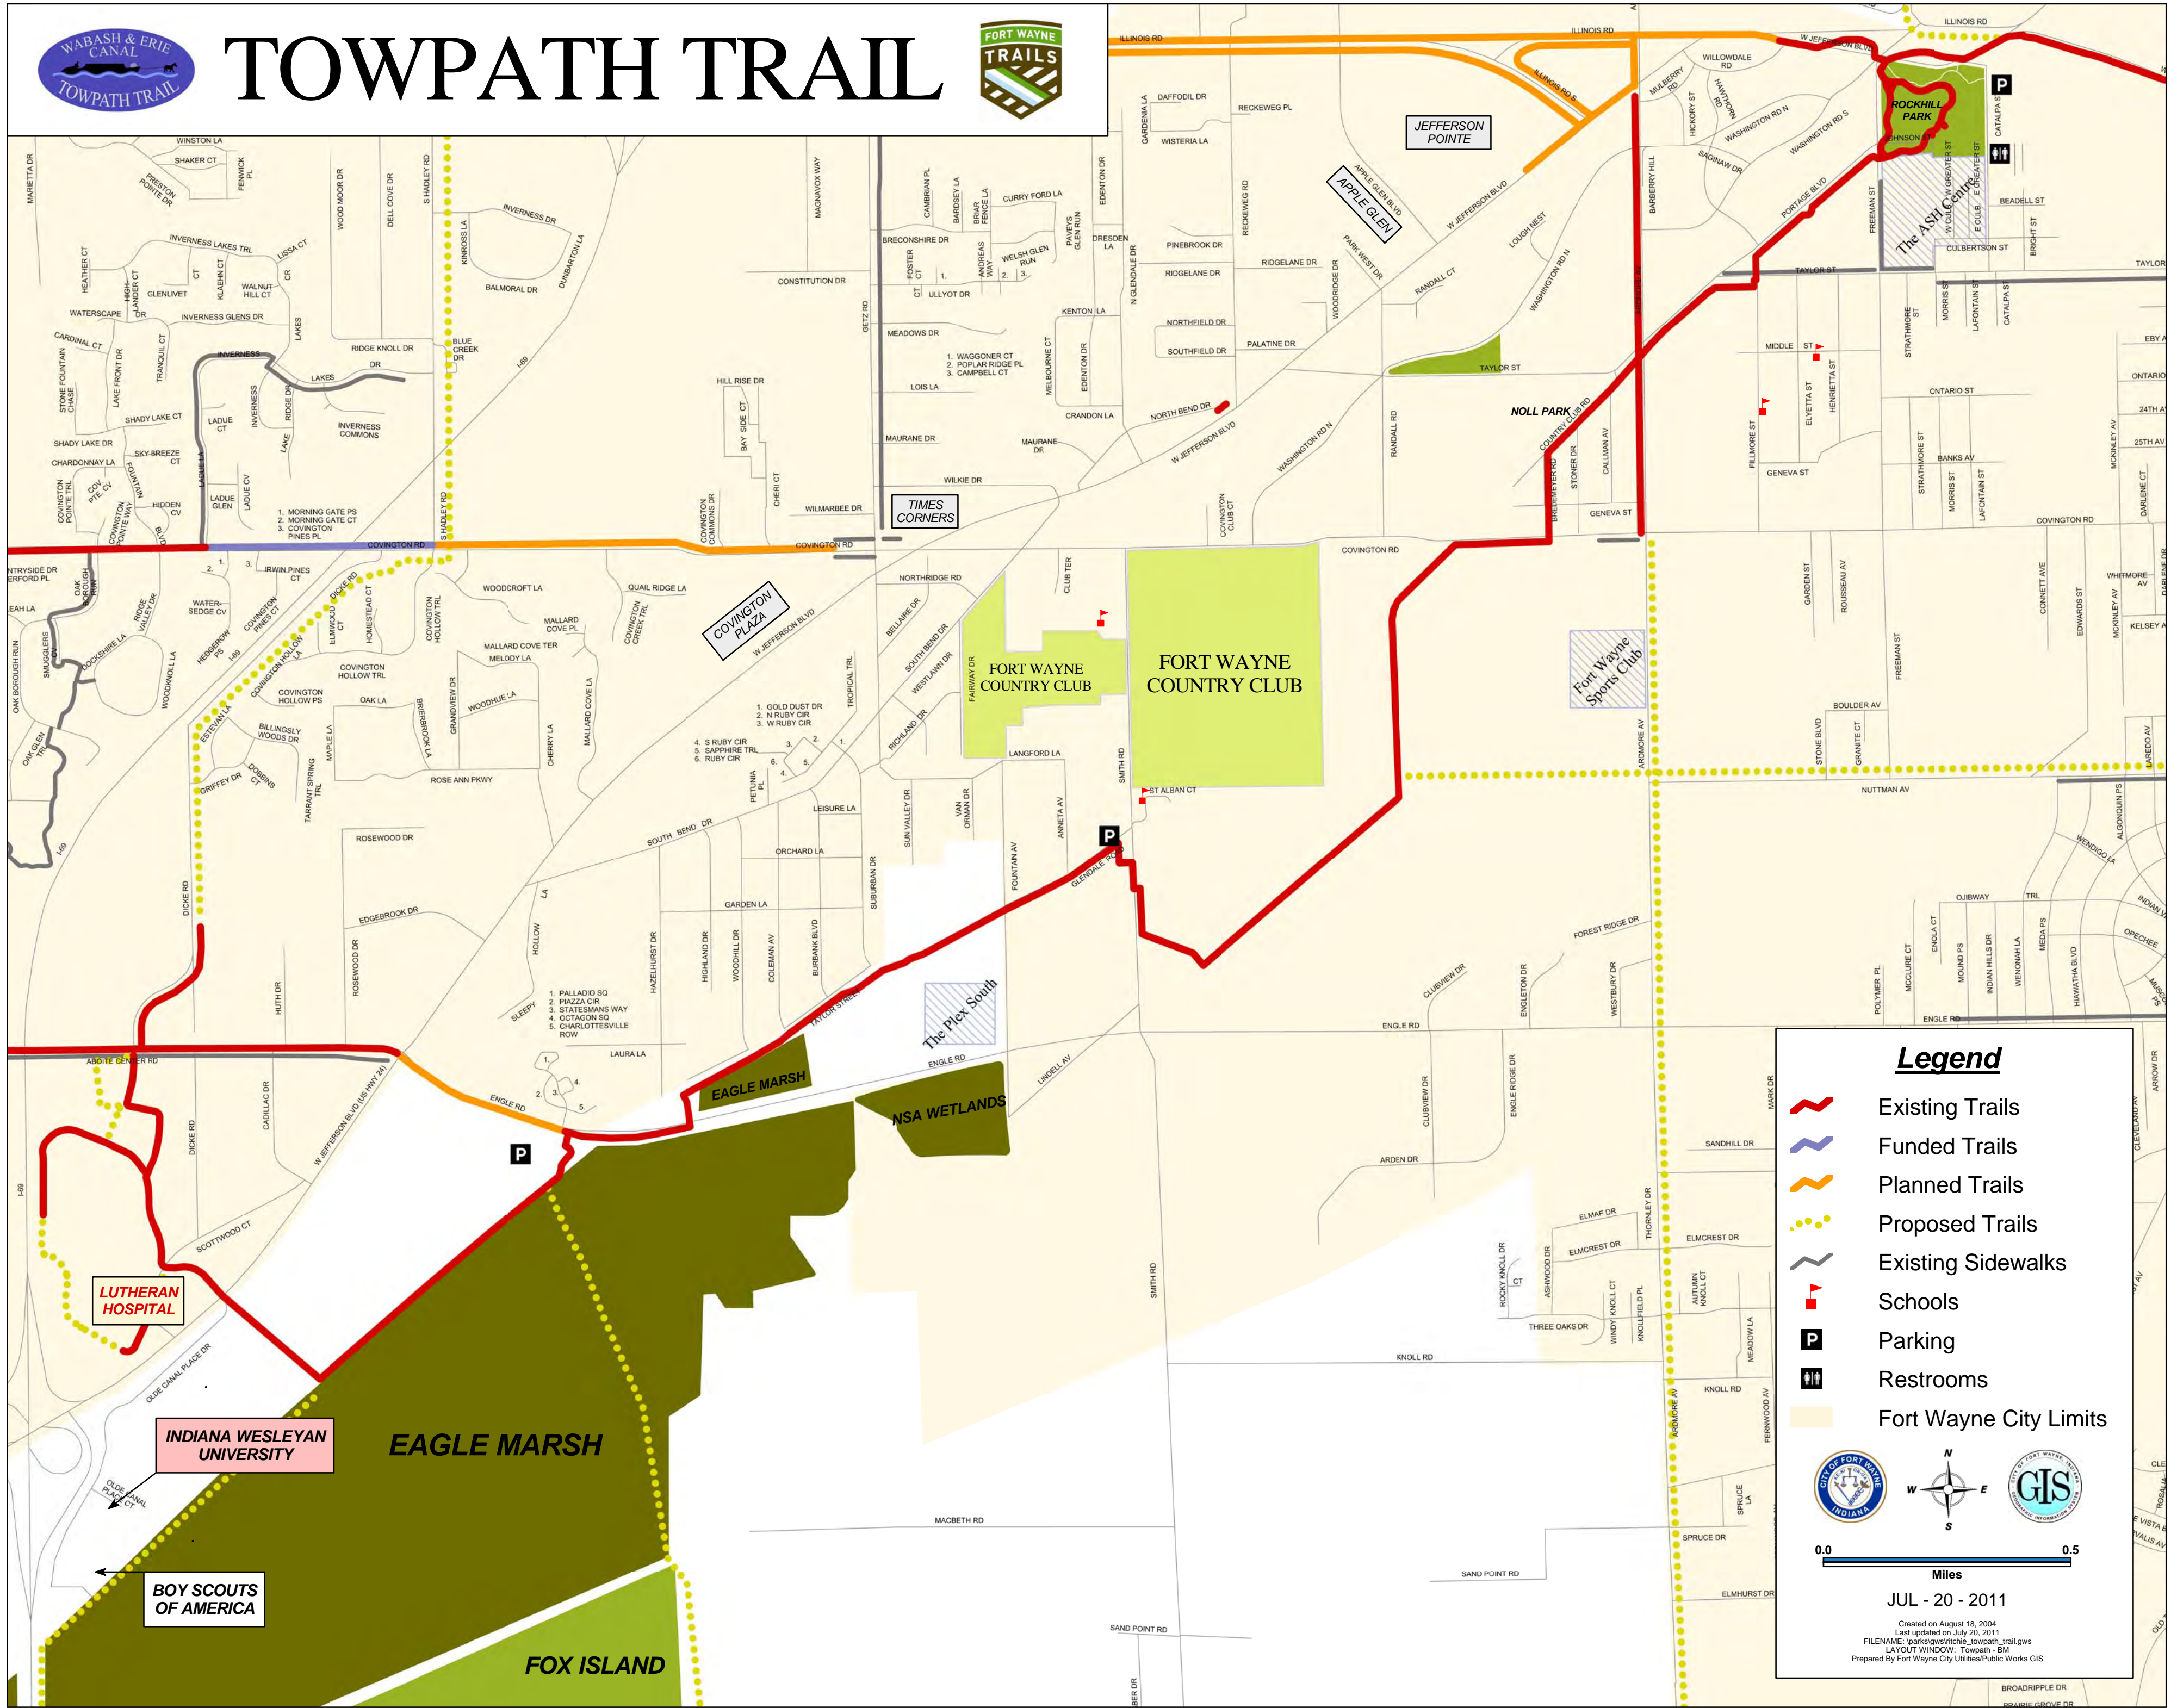

TOWPATH TRAIL

Legend

- Existing Trails
- Funded Trails
- Planned Trails
- Proposed Trails
- Existing Sidewalks
- Schools
- Parking
- Restrooms
- Fort Wayne City Limits

0.0 0.5
Miles

JUL - 20 - 2011