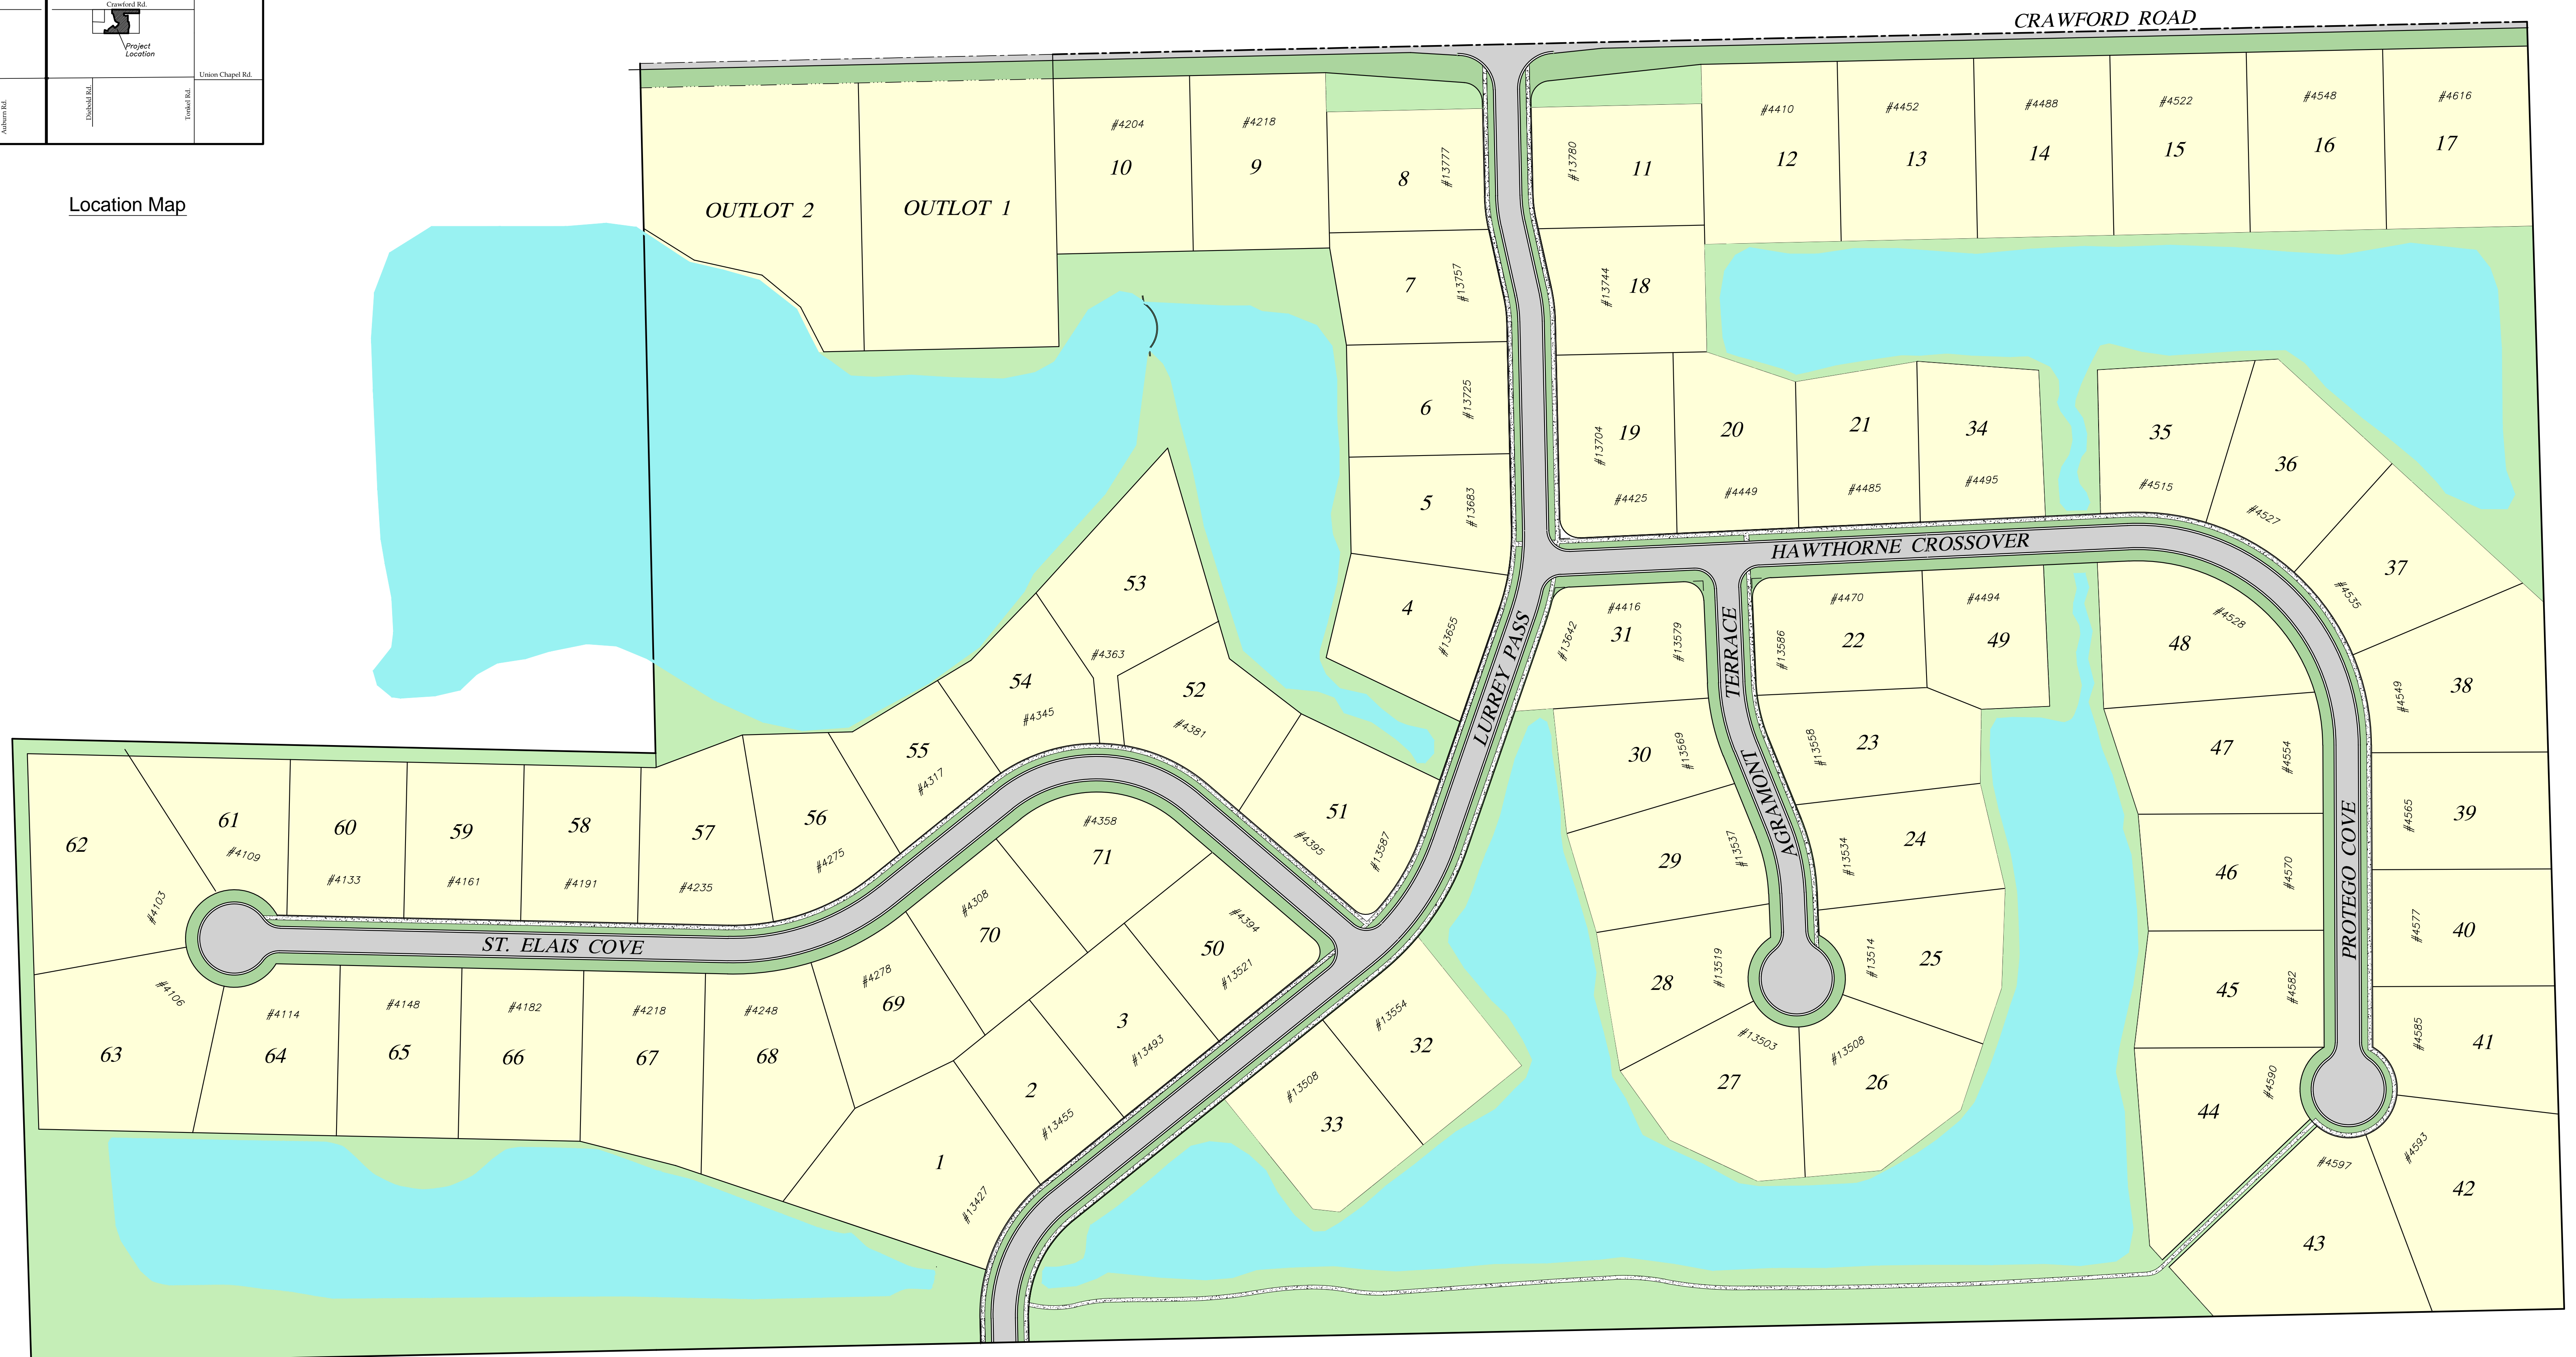

Location Map

HAWTHORNE PARK ESTATES

Developer:
 NPT Development Corp.
 10808 La Cabreah Lane
 Fort Wayne, IN 46845
 Tel: 260/489-7095

Surveyor - Planner:
 Sauer Land Surveying, Inc.
 14033 Illinois Road, Suite C
 Fort Wayne, IN 46814
 Tel: 260/469-3300

SCALE IN FEET:
 0 80 160