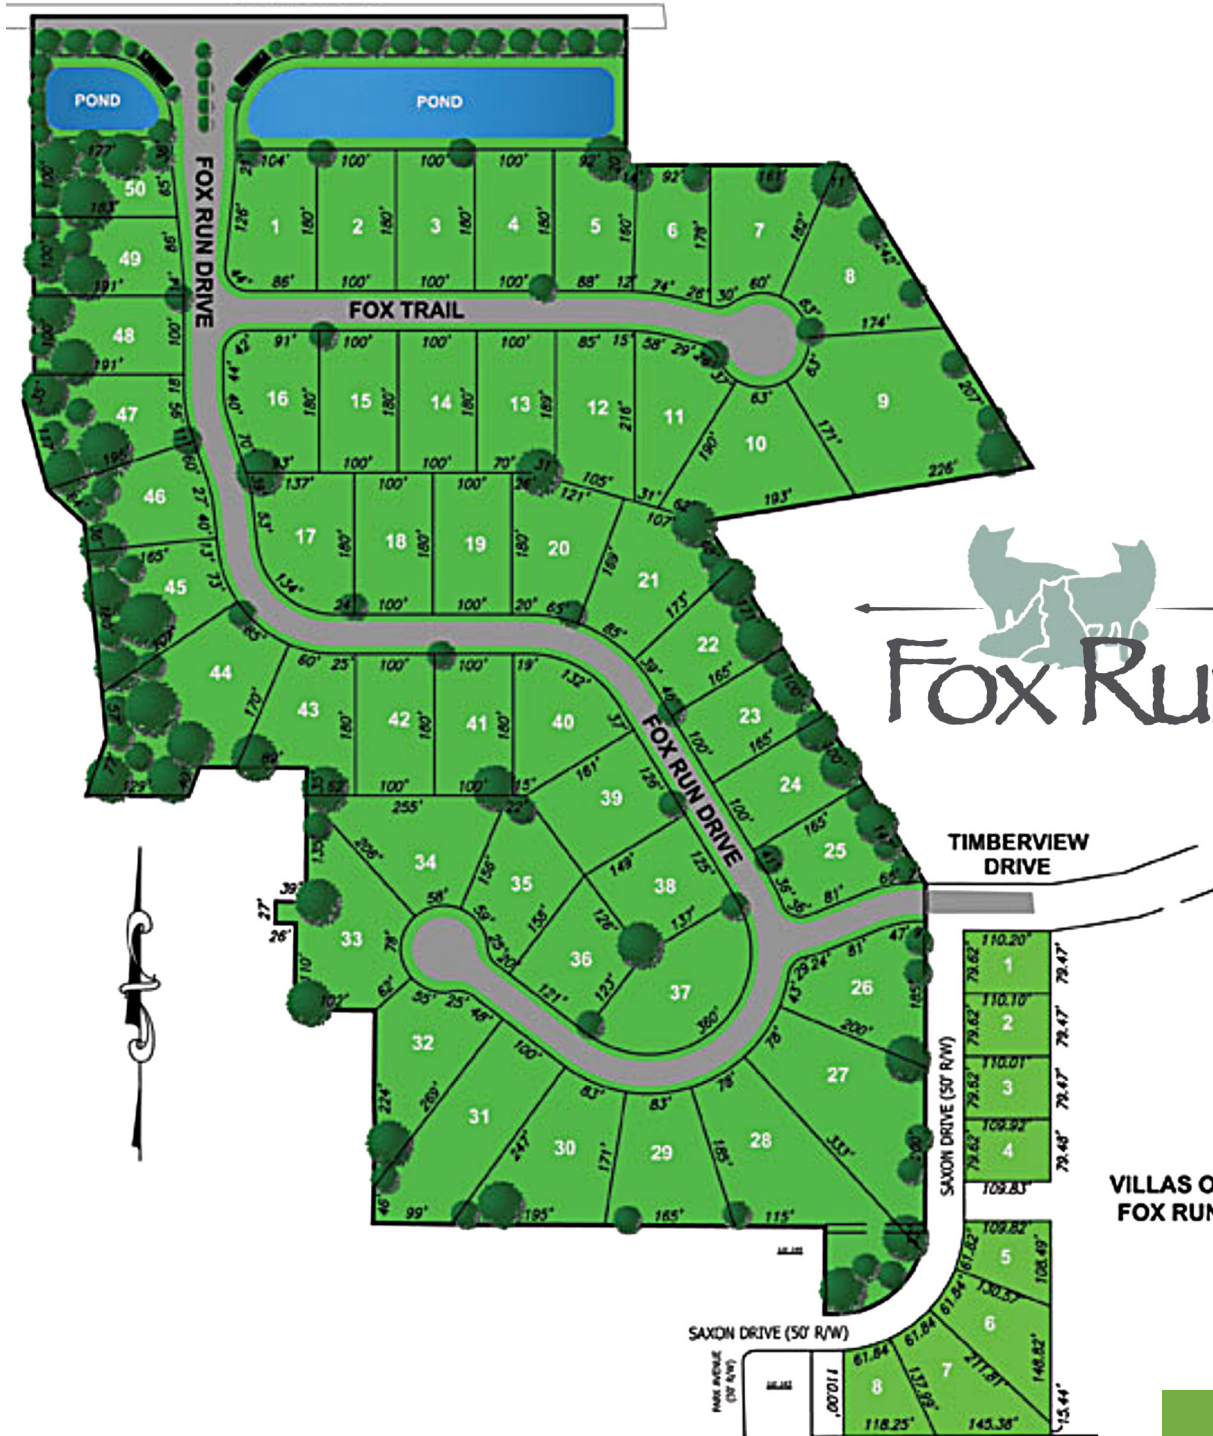

Fox Run, Marion Chapel Pike

CHAPEL PIKE

Since 1975

VILLAS OF
FOX RUN

260-489-4433