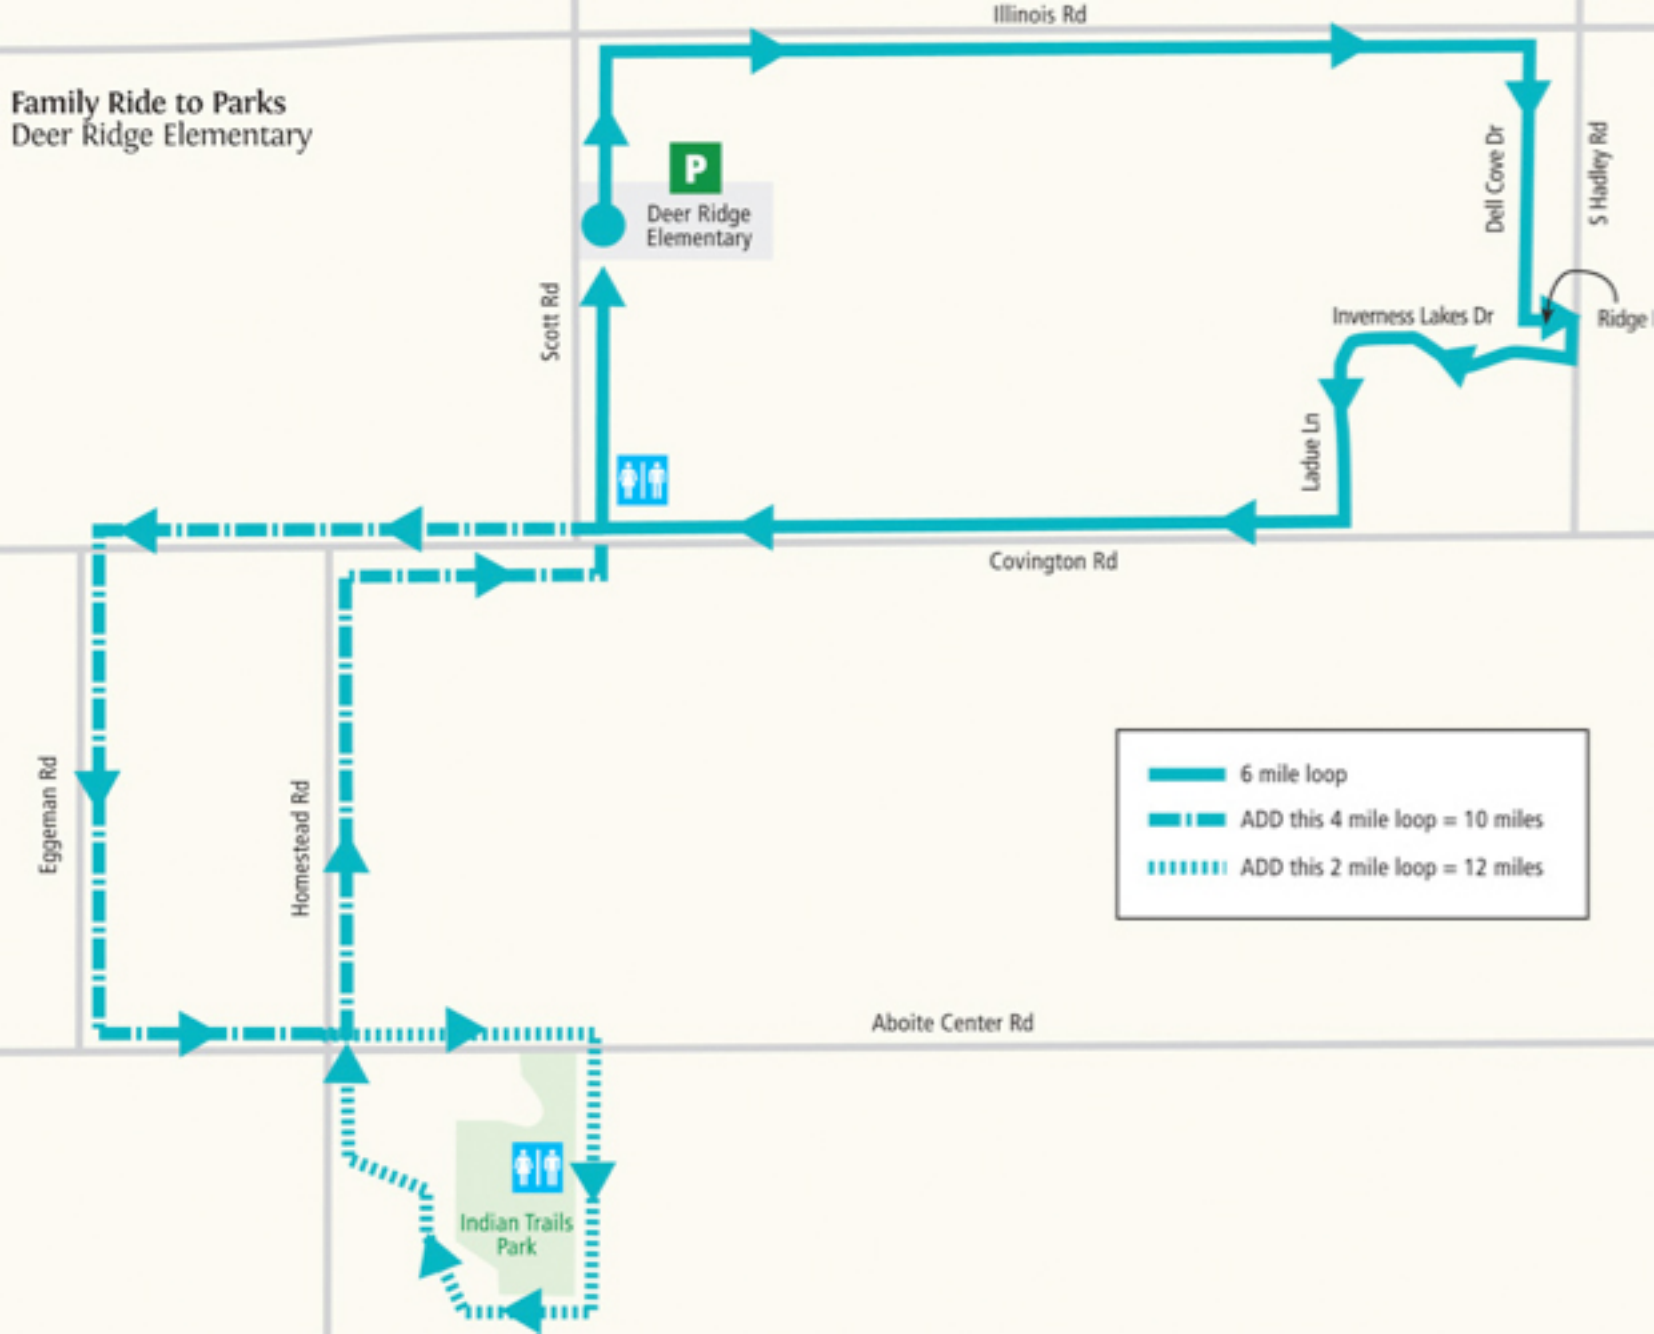

Family Ride to Parks Deer Ridge Elementary

- 6 mile loop
- ADD this 4 mile loop = 10 miles
- ADD this 2 mile loop = 12 miles